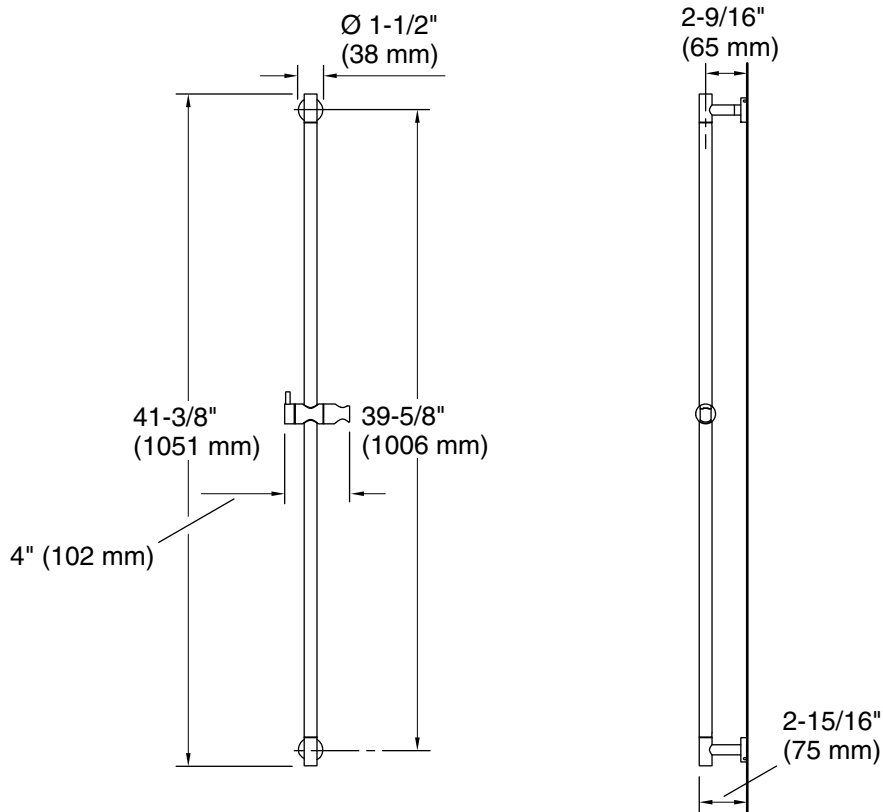

Features

- High-quality solid-brass construction for durability and reliability
- 41-3/8" (1051 mm) total height
- Integrated handshower bracket
- Required handshower sold separately

Recommended Products/Accessories

- P32964-00 Modern Round Handshower with Hose
- P33387-00 Modern Round Wall Supply Elbow

Codes/Standards

None Applicable

KALLISTA® Five-Year Limited Warranty

See website for detailed warranty information.

Technical Information

All product dimensions are nominal.

Drain included: No

Notes

Install this product according to the installation instructions.