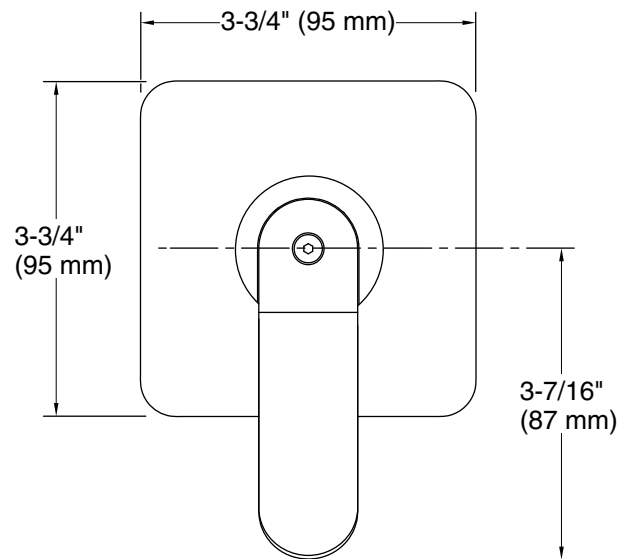

KALLISTA®

Aileron™ by CRISTINA Rubinetterie
Aileron™ Eco Transfer Trim
P33490-LV

Technical Information

All product dimensions are nominal.

Drain included: No

Notes

Install this product according to the installation instructions.