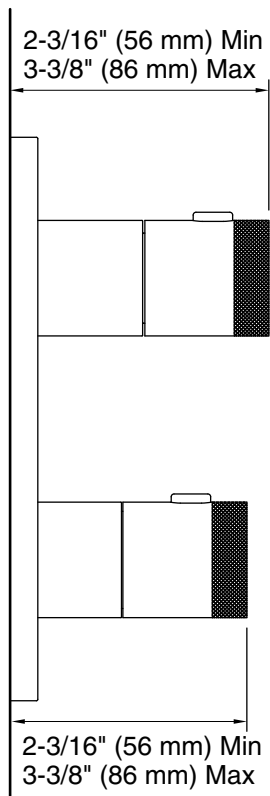

KALLISTA®

Aileron™ by CRISTINA Rubinetterie Aileron™ Stacked 1-Outlet Thermostatic Trim P33494-00

Features

- High-quality solid-brass construction for durability and reliability
- Intricate knurling detail
- Thermostatic and diverting functions on one trim plate
- Button activation required for temperatures between 100° – 107°F (37.7° – 41.6°C)
- Precise temperature setting capability
- Integral shut-off valve stops
- Required rough-in sold separately

Required Products/Accessories

For wall-mount installation

P32999-00 Stacked Thermostatic Shower Trim Rough In

Recommended Products/Accessories

P32939-00 Modern Round Showerhead with Arm

P33004-00 Aileron™ 24" Towel Bar

Technical Information
All product dimensions are nominal.

Notes
Install this product according to the installation instructions.