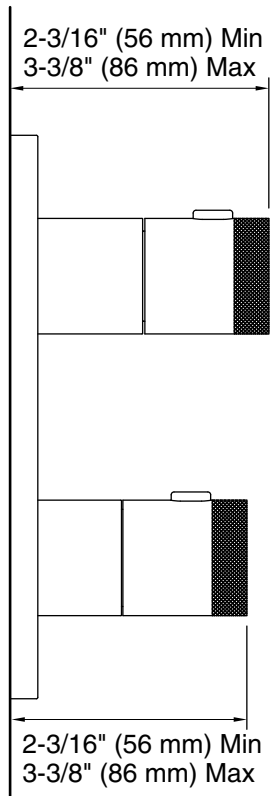

KALLISTA®

Aileron™ by CRISTINA Rubinetterie
Aileron™ Stacked 2-Outlet Thermostatic Trim
P33495-00

Technical Information
All product dimensions are nominal.

Notes
Install this product according to the installation instructions.