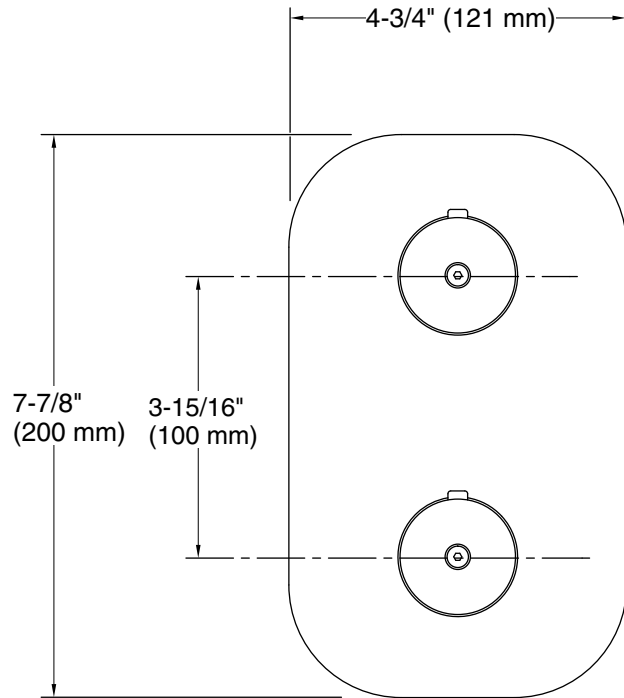

KALLISTA®

Aileron™ by CRISTINA Rubinetterie
Aileron™ Stacked 2-Outlet Thermostatic Trim
P33495-00

Technical Information
All product dimensions are nominal.

Notes
Install this product according to the installation instructions.