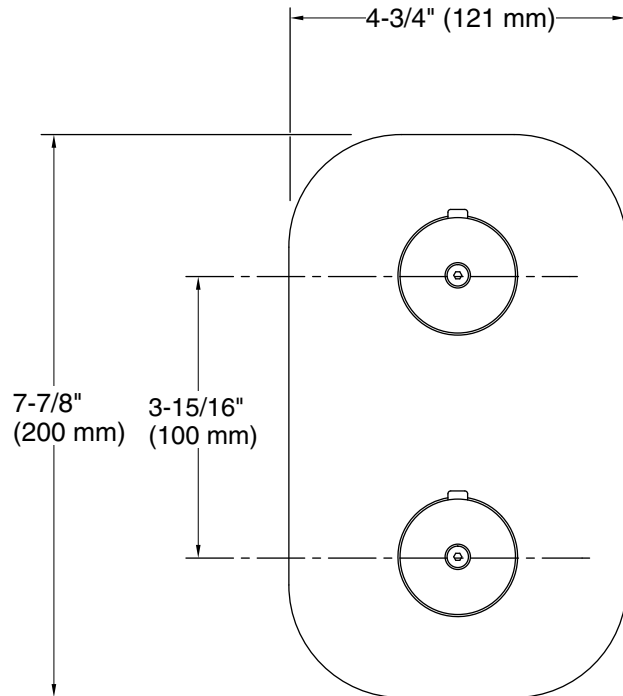

KALLISTA®

Aileron™ by CRISTINA Rubinetterie
Aileron™ Stacked 3-Outlet Thermostatic Trim
P33496-00

Technical Information

All product dimensions are nominal.

Drain included: No

Notes

Install this product according to the installation instructions.