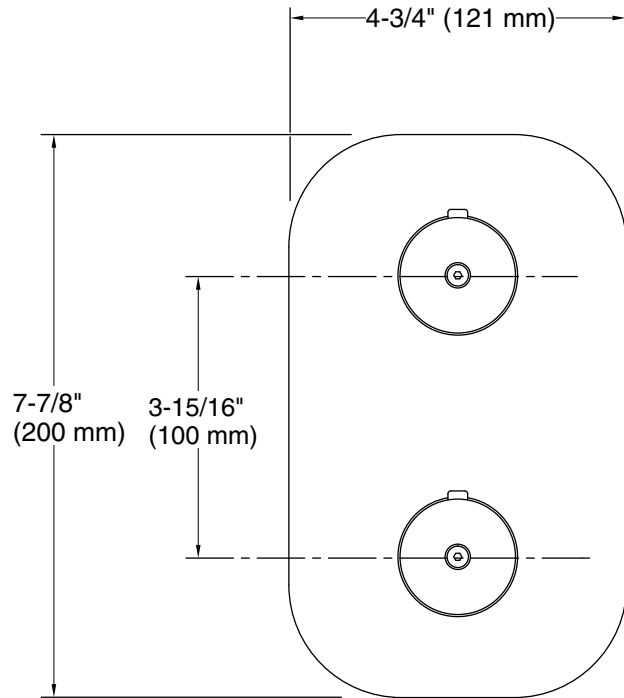

KALLISTA®

Aileron™ by CRISTINA Rubinetterie
Aileron™ Stacked 3-Outlet Thermostatic Trim
P33496-00

Technical Information
All product dimensions are nominal.

Notes
Install this product according to the installation instructions.