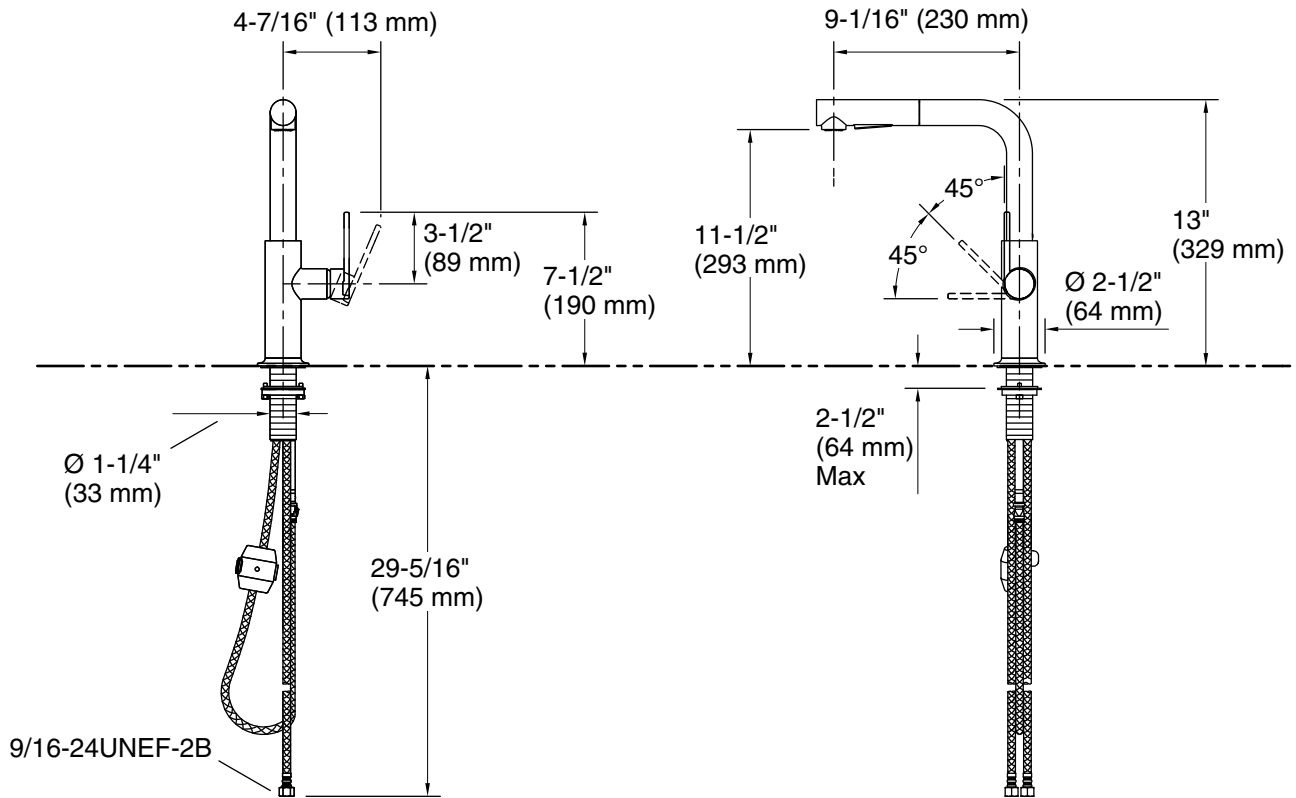

Technical Information

All product dimensions are nominal.

Faucet flow rate: 1.5 gal/min (5.7 l/min)

Spout:

Spout reach: 9-1/16" (230 mm)

Notes

Install this product according to the installation guide.

ADA compliant for faucet handles only
ADA, CSA B651 compliant when installed to the specific requirements of these regulations.