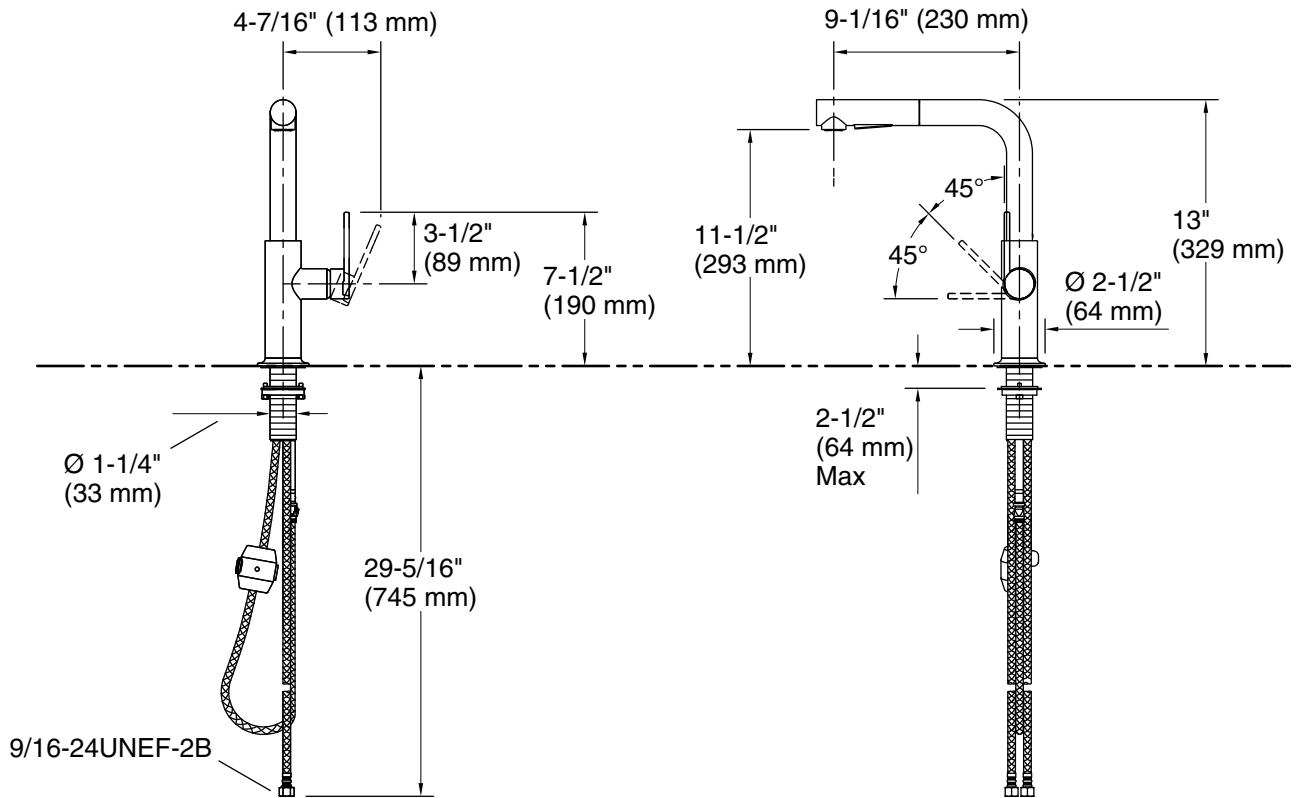

KALLISTA®

Juxtapose® by Mick De Giulio Pull-Out Faucet P33760-AF

Technical Information

All product dimensions are nominal.

Faucet flow rate: 1.5 gal/min (5.7 l/min)

Spout:

Spout reach: 9-1/16" (230 mm)

Notes

Install this product according to the installation guide.

ADA compliant for faucet handles only
ADA, CSA B651 compliant when installed to the specific requirements of these regulations.