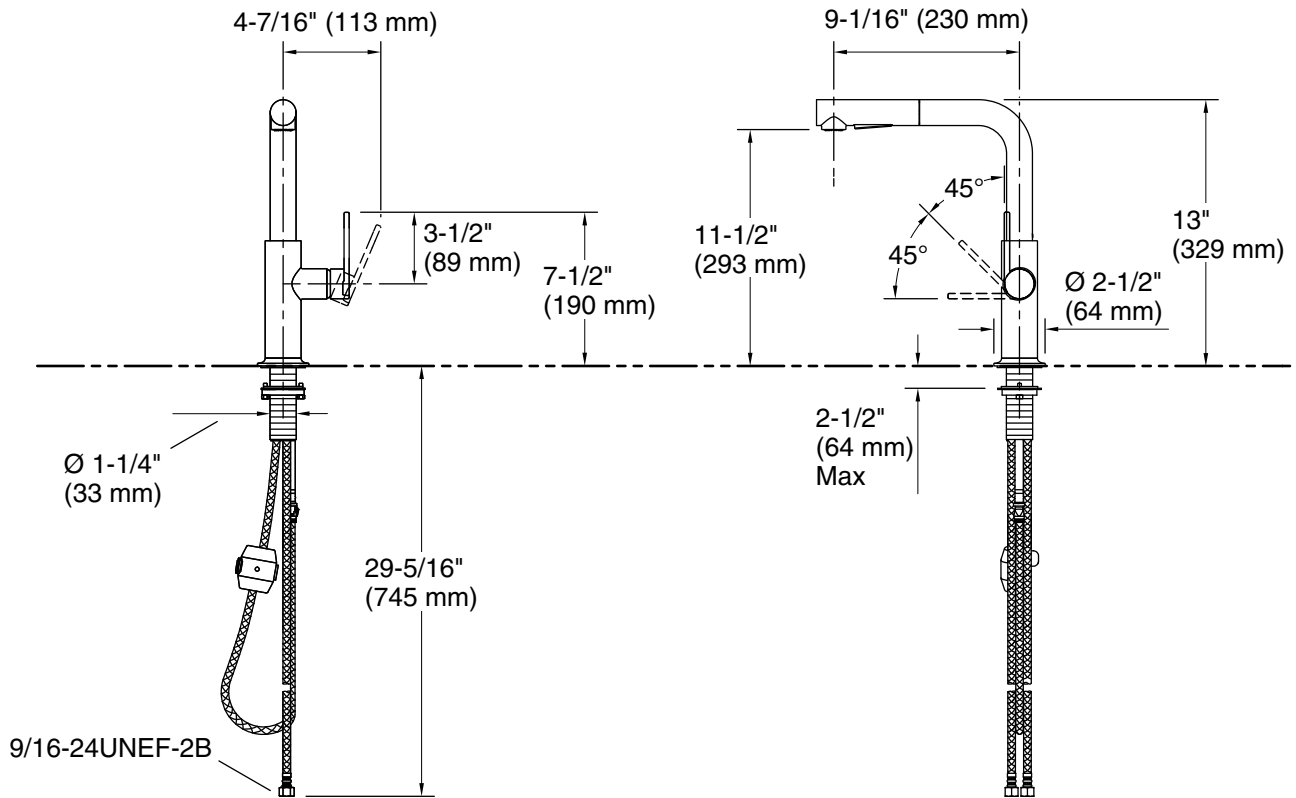

### Features

- High-quality solid metal construction for durability and reliability
- Single-hole installation with 360-degree swing spout
- 1.5 gpm (5.7 lpm) maximum flow rate
- Single-handle control
- Sink strainer with tailpiece sold separately

### Technical Information

All product dimensions are nominal.

Faucet flow rate: 1.5 gal/min (5.7 l/min)

### Spout:

Spout reach: 9-1/16" (230 mm)