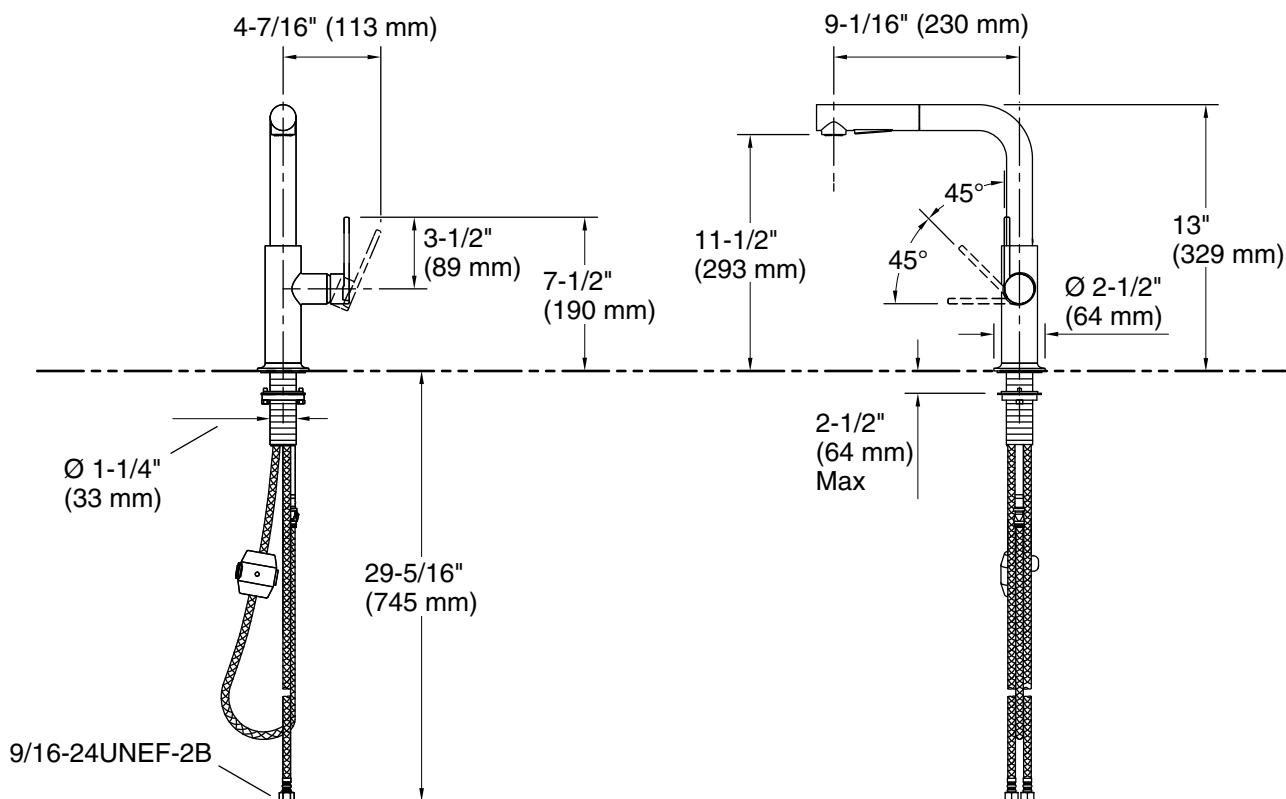

KALLISTA®

Juxtapose® by Mick De Giulio Pull-Out Faucet P33760-VS

Features

- High-quality solid metal construction for durability and reliability
- Single-hole installation with 360-degree swing spout
- 1.5 gpm (5.7 lpm) maximum flow rate
- Single-handle control
- Sink strainer with tailpiece sold separately

Available Colors/Finishes

Color tiles intended for reference only.

Color	Code	Description
	BGP	Brushed Graphite

KALLISTA®

Juxtapose® by Mick De Giulio Pull-Out Faucet P33760-VS

Technical Information

All product dimensions are nominal.

Faucet flow rate: 1.5 gal/min (5.7 l/min)

Spout:

Spout reach: 9-1/16" (230 mm)

Notes

Install this product according to the installation guide.

ADA compliant for faucet handles only
ADA, CSA B651 compliant when installed to the specific requirements of these regulations.