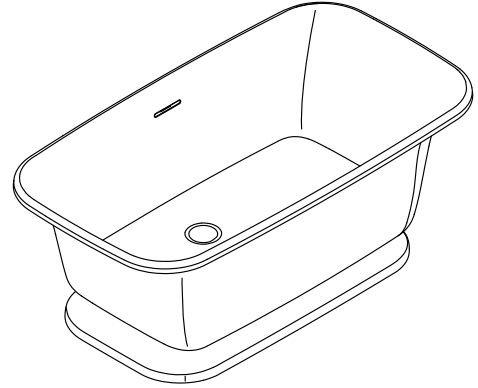

KALLISTA®

Per Se®
Soft Square Freestanding Bathtub
P33960-00

Features

- Constructed of cast stone
- 62-3/8" (1584 mm) total length
- 34-1/16" (865 mm) total width
- 25-5/16" (643 mm) total height
- Center side drain
- Brass drain and material-matched cover included

Recommended Products/Accessories

- P24843-00 Wand Dual-Function Handshower with Hose
- P24713-00 Freestanding Bath Faucet, Less Handshower
- P34700-00 Towel Bar, 24"
- P34701-00 Towel Bar, 18"
- P24761-00 Handshower with Hose

0

Stucco White

KALLISTA®

Per Se®
Soft Square Freestanding Bathtub
P33960-00

Technical Information

All product dimensions are nominal.

Drain location:	Center
Basin area, bottom:	44-5/16" x 24-3/16" (1126 mm x 614 mm)
Basin area, top:	60-3/4" x 32-7/16" (1543 mm x 824 mm)
Weight:	444.23 lbs (201.5 kg)
Water depth:	16-1/2" (420 mm)
Water capacity:	77.93 gal (295 L)