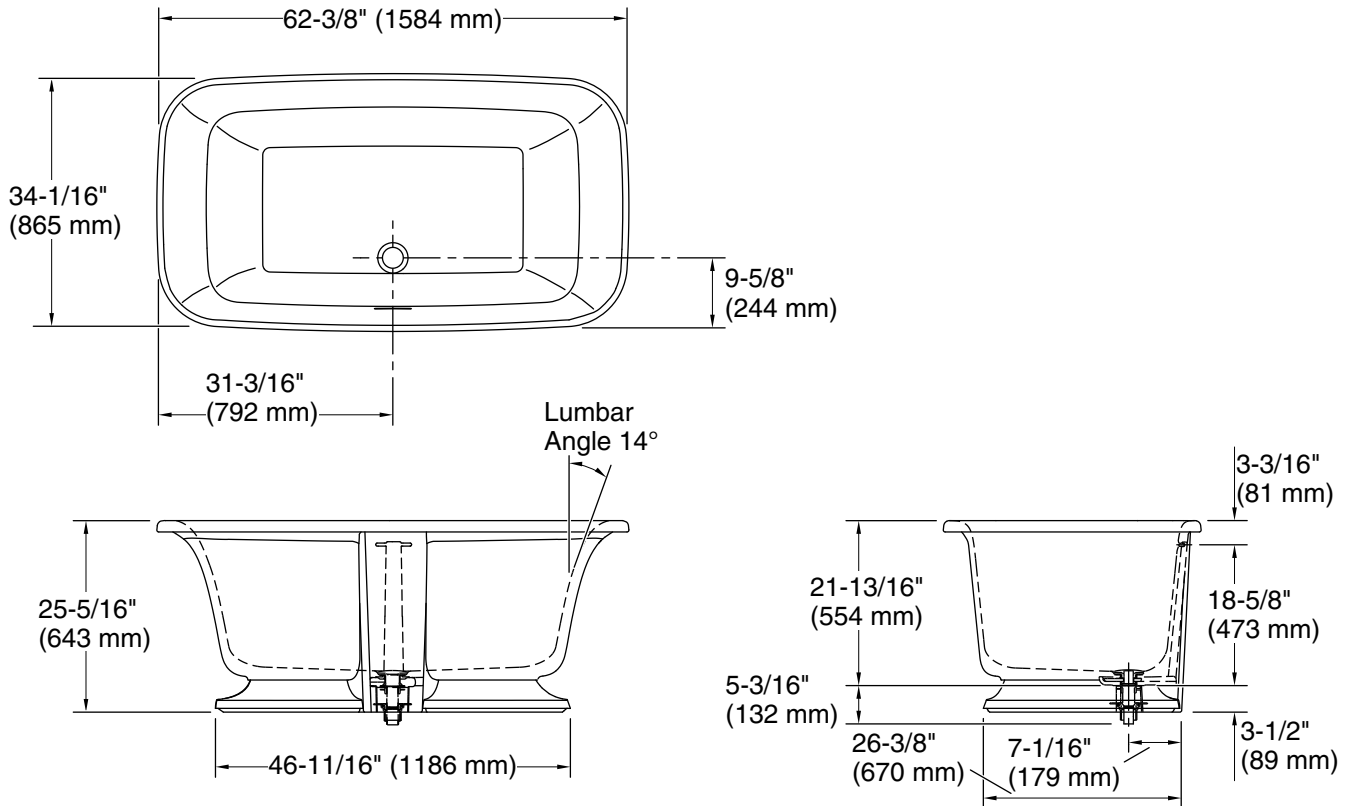

KALLISTA®

Per Se®
Soft Square Freestanding Bathtub
P33960-00

Features

- Constructed of cast stone
- 62-3/8" (1584 mm) total length
- 34-1/16" (865 mm) total width
- 25-5/16" (643 mm) total height
- Center side drain
- Brass drain and material-matched cover included

Recommended Products/Accessories

- P24843-00 Wand Dual-Function Handshower with Hose
- P24713-00 Freestanding Bath Faucet, Less Handshower
- P34700-00 Towel Bar, 24"
- P34701-00 Towel Bar, 18"
- P24761-00 Handshower with Hose

0

Stucco White

KALLISTA®

Per Se®
Soft Square Freestanding Bathtub
P33960-00

Technical Information

All product dimensions are nominal.

Drain location:	Center
Basin area, bottom:	44-5/16" x 24-3/16" (1126 mm x 614 mm)
Basin area, top:	60-3/4" x 32-7/16" (1543 mm x 824 mm)
Weight:	444.23 lbs (201.5 kg)
Water depth:	16-1/2" (420 mm)
Water capacity:	77.93 gal (295 L)

Notes

Measure your actual product for rough-in details.

Install this product according to the installation instructions.

The hot water supply should be 70% of the capacity of the bath or greater. Installations will vary.