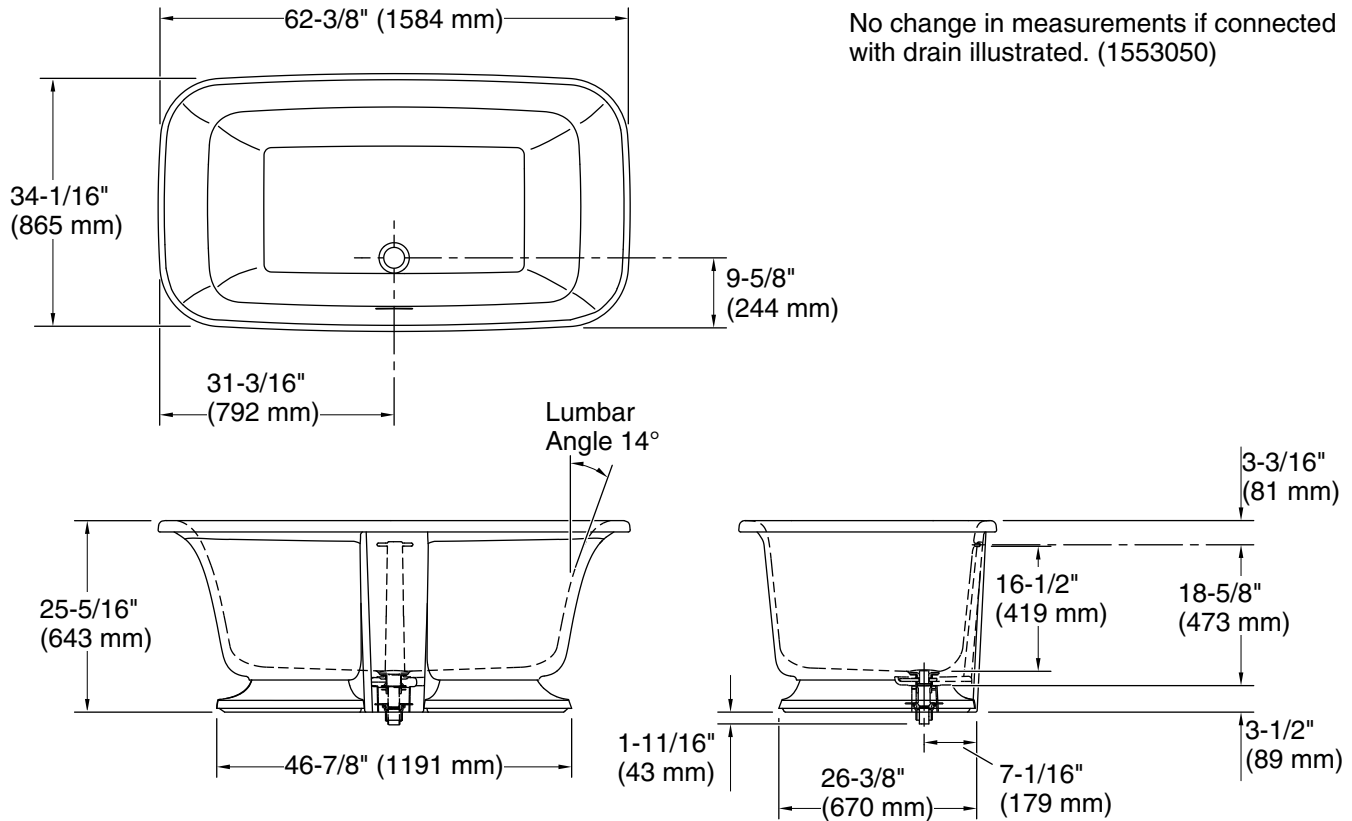

## Features

- Constructed of cast stone
- 62-3/8" (1584 mm) total length
- 34-1/16" (865 mm) total width
- 25-5/16" (643 mm) total height
- Center side drain
- Brass drain and material-matched cover included

## Technical Information

All product dimensions are nominal.

Drain location:	Center
Basin area, bottom:	44-5/16" x 24-3/16" (1126 mm x 614 mm)
Basin area, top:	60-3/4" x 32-7/16" (1543 mm x 824 mm)
Weight:	444.23 lbs (201.5 kg)
Water depth:	16-1/2" (420 mm)
Water capacity:	77.93 gal (295 L)