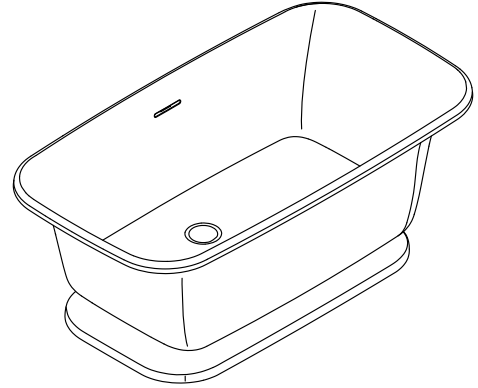

KALLISTA®

Per Se®
Soft Square Freestanding Bathtub
P33960-00

Features

- Constructed of cast stone
- 62-3/8" (1584 mm) total length
- 34-1/16" (865 mm) total width
- 25-5/16" (643 mm) total height
- Center side drain
- Brass drain and material-matched cover included

Recommended Products/Accessories

- P24843-00 Wand Dual-Function Handshower with Hose
- P24713-00 Freestanding Bath Faucet, Less Handshower
- P34700-00 Towel Bar, 24"
- P34701-00 Towel Bar, 18"
- P24761-00 Handshower with Hose

Codes/Standards

CSA B45.5/IAPMO Z124

KALLISTA® Five-Year Limited Warranty

See website for detailed warranty
information.

Available Colors/Finishes

Color tiles intended for reference only.

Color Code Description

0

Stucco White