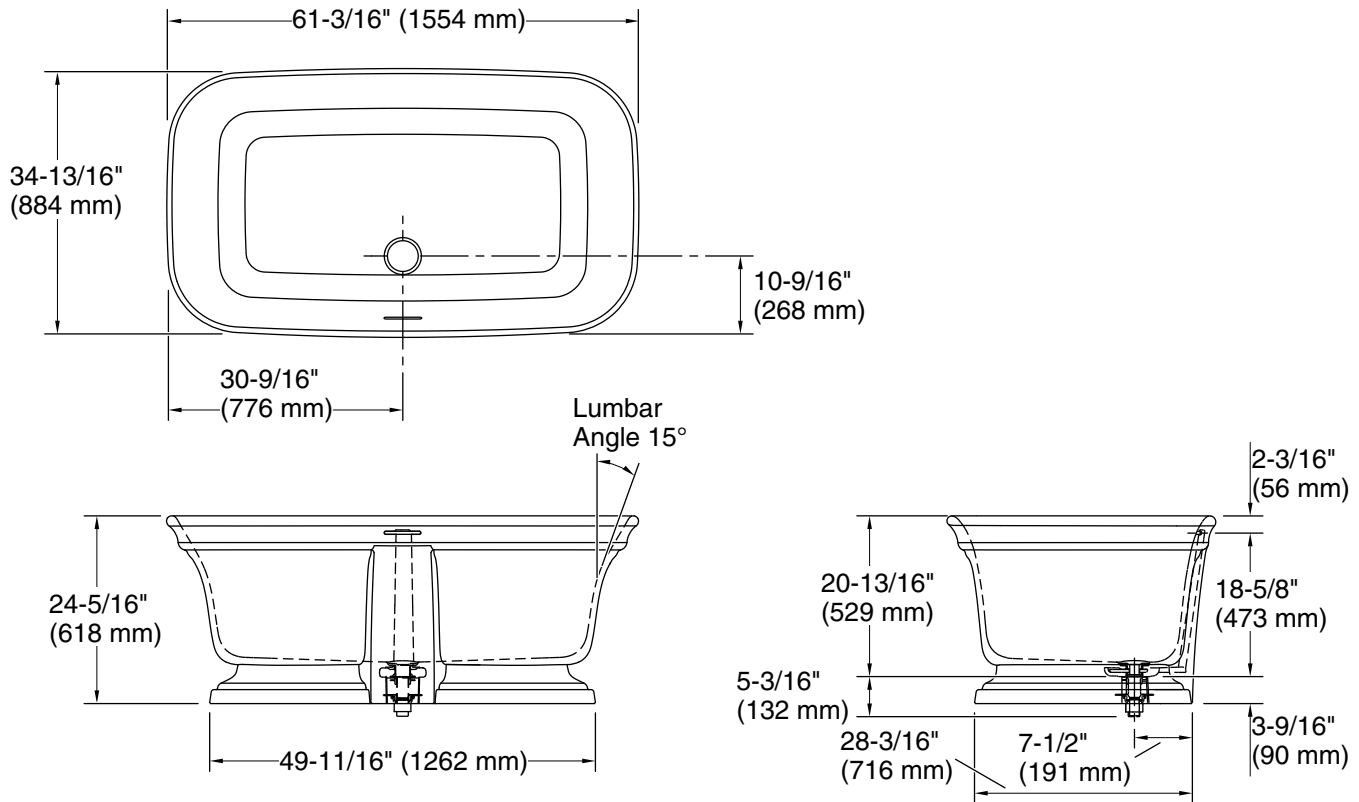

KALLISTA.

Classic Freestanding Bathtub P33963-00

Features

- Constructed of cast stone
- 61-3/16" (1554 mm) total length
- 34-7/8" (886 mm) total width
- 24-5/16" (618 mm) total height
- Center side drain
- Brass drain and material-matched cover included

Recommended Products/Accessories

- P24761-00 Handshower with Hose (Qty 2)
- P25088-00 Freestanding Bath Faucet, Less Handshower
- P22729-00 Bath Faucet, Less Handshower
- P25041-00 Towel Bar, 24"

Codes/Standards

0

Stucco White

KALLISTA

Classic Freestanding Bathtub
P33963-00

Technical Information

All product dimensions are nominal.

Drain location:	Center
Basin area, bottom:	47-15/16" x 25" (1217 mm x 634 mm)
Basin area, top:	58-5/16" x 31-7/16" (1481 mm x 798 mm)
Weight:	456.36 lbs (207 kg)
Water depth:	16-1/2" (420 mm)
Water capacity:	86.95 gal (329.1 L)

Notes

Measure your actual product for rough-in details.

Install this product according to the installation instructions.

The hot water supply should be 70% of the capacity of the bath or greater. Installations will vary.