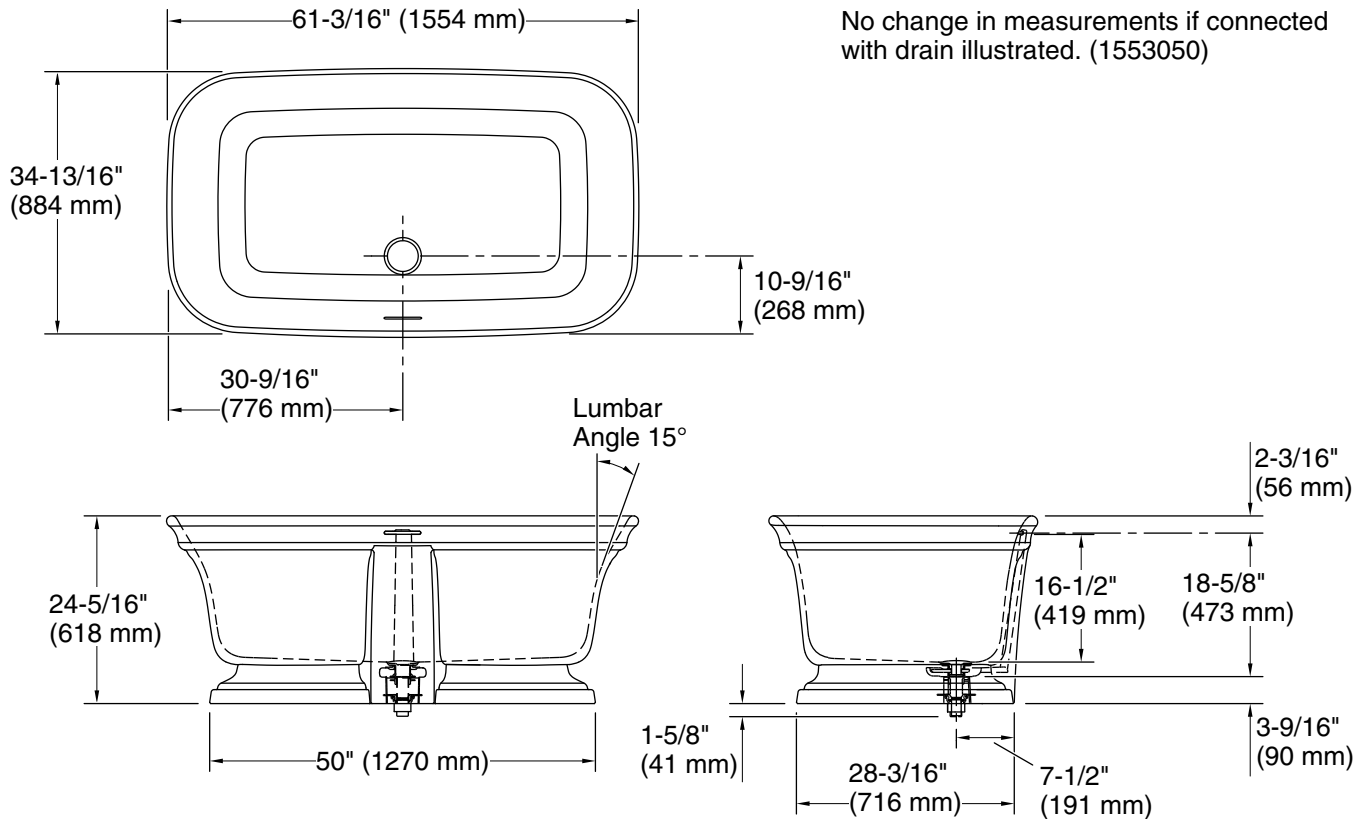

KALLISTA.

Classic Freestanding Bathtub
P33963-00

Features

- Constructed of cast stone
- 61-3/16" (1554 mm) total length
- 34-7/8" (886 mm) total width
- 24-5/16" (618 mm) total height
- Center side drain
- Brass drain and material-matched cover included

0

Stucco White

KALLISTA

Classic Freestanding Bathtub P33963-00

No change in measurements if connected with drain illustrated. (1553050)

Technical Information

All product dimensions are nominal.

Drain location:	Center
Basin area, bottom:	47-15/16" x 25" (1217 mm x 634 mm)
Basin area, top:	58-5/16" x 31-7/16" (1481 mm x 798 mm)
Weight:	456.36 lbs (207 kg)
Water depth:	16-1/2" (420 mm)
Water capacity:	86.95 gal (329.1 L)

Notes

Measure your actual product for rough-in details.

Install this product according to the installation instructions.

The hot water supply should be 70% of the capacity of the bath or greater. Installations will vary.