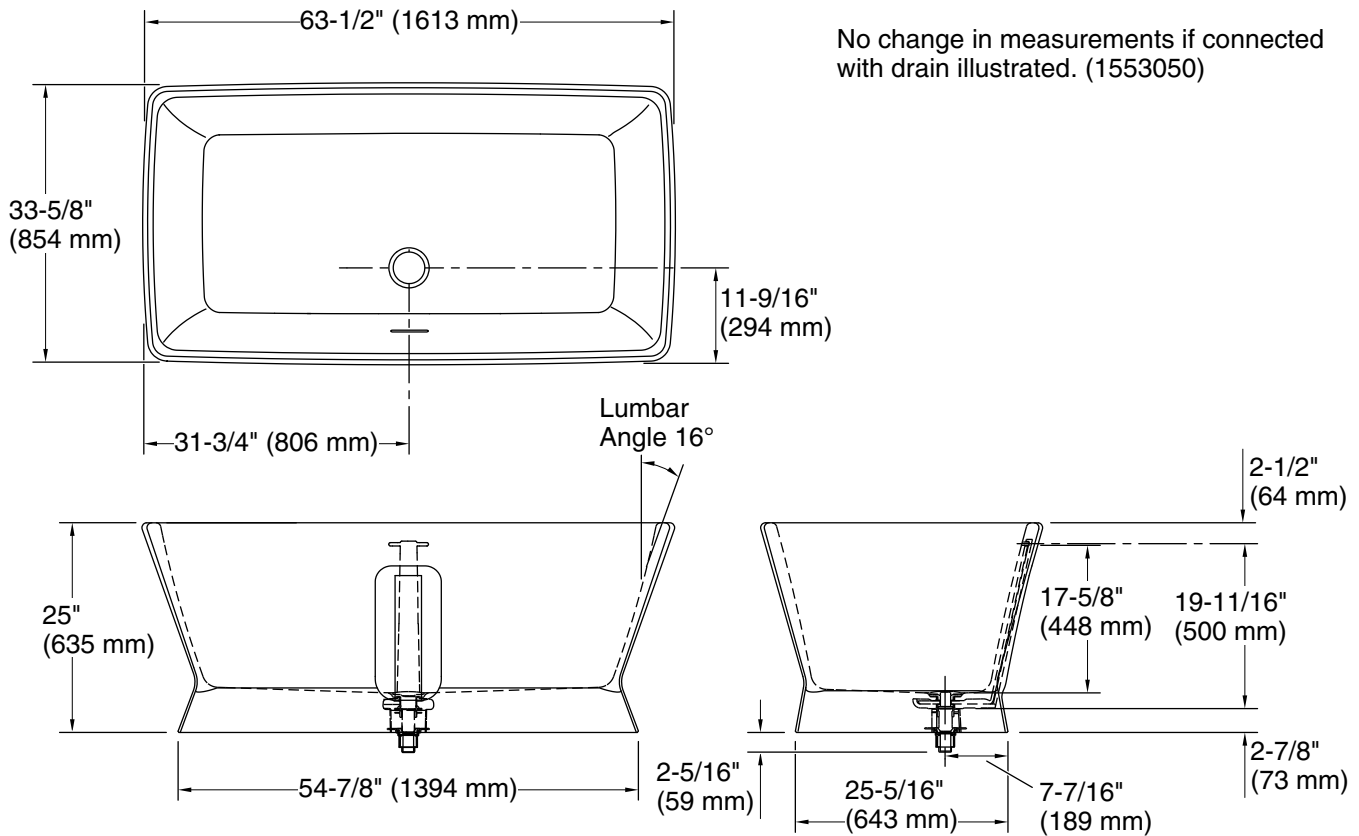

Features

- A selection of products within this collection is in stock and ready to ship. Please visit kallista.com/readytoship for the complete list of Ready-to-Ship products and finishes
- Constructed of cast stone
- 63-7/16" (1611 mm) total length
- 33-9/16" (852 mm) total width
- 25" (635 mm) total height
- Center side drain
- Brass drain and material-matched cover included

Technical Information

All product dimensions are nominal.

Drain location:	Center
Basin area, bottom:	49-5/16" x 21-1/2" (1252 mm x 546 mm)
Basin area, top:	59-7/8" x 29-13/16" (1520 mm x 757 mm)
Weight:	573.2 lbs (260 kg)
Water depth:	17-5/8" (448 mm)
Water capacity:	97.92 gal (370.7 L)

Notes

Measure your actual product for rough-in details.

Install this product according to the installation instructions.

The hot water supply should be 70% of the capacity of the bath or greater. Installations will vary.