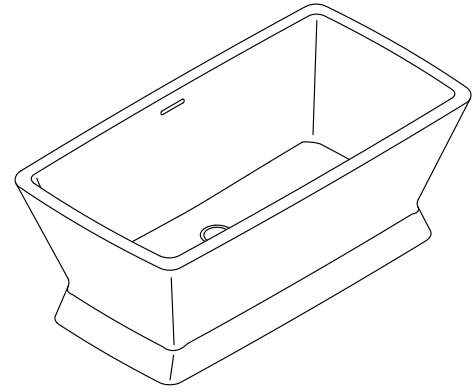

Features

- A selection of products within this collection is in stock and ready to ship. Please visit kallista.com/readytoship for the complete list of Ready-to-Ship products and finishes
- Constructed of cast stone
- 63-7/16" (1611 mm) total length
- 33-9/16" (852 mm) total width
- 25" (635 mm) total height
- Center side drain
- Brass drain and material-matched cover included

Recommended Products/Accessories

- P24418-00 Freestanding Bath Faucet, Less Handshower
- P34401-00 Towel Bar, 24"
- P24843-00 Wand Dual-Function Handshower with Hose

Codes/Standards

CSA B45.5/IAPMO Z124

KALLISTA® Five-Year Limited Warranty

Technical Information

All product dimensions are nominal.

Drain location:	Center
Basin area, bottom:	49-5/16" x 21-1/2" (1252 mm x 546 mm)
Basin area, top:	59-7/8" x 29-13/16" (1520 mm x 757 mm)
Weight:	573.2 lbs (260 kg)
Water depth:	17-5/8" (448 mm)
Water capacity:	97.92 gal (370.7 L)