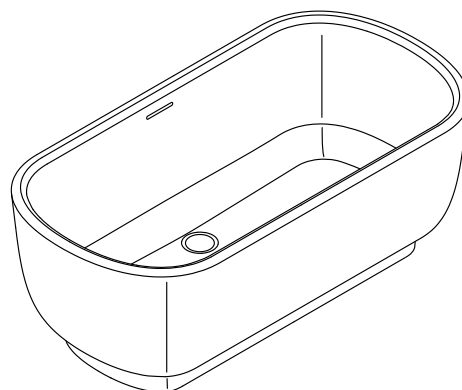

KALLISTA®

Laura Kirar
Freestanding Bathtub
P33965-00

Features

- Constructed of cast stone
- 65-15/16" (1675 mm) total length
- 33-15/16" (862 mm) total width
- 24" (610 mm) total height
- Center side drain
- Brass drain and material-matched cover included

Recommended Products/Accessories

- P24175-00
- P24977-ULB Freestanding Bath Faucet, Less Handshower
- P24978-00 Freestanding Bath Faucet, Less Handshower
- P24931-SNW Towel Bar, 24"
- P25656-00 Handshower with Hose

Codes/Standards

CSA B45.5/IAPMO Z124

KALLISTA® Five-Year Limited Warranty

See website for detailed warranty
information.

Available Colors/Finishes

Color tiles intended for reference only.

Color	Code	Description

	0	Stucco White