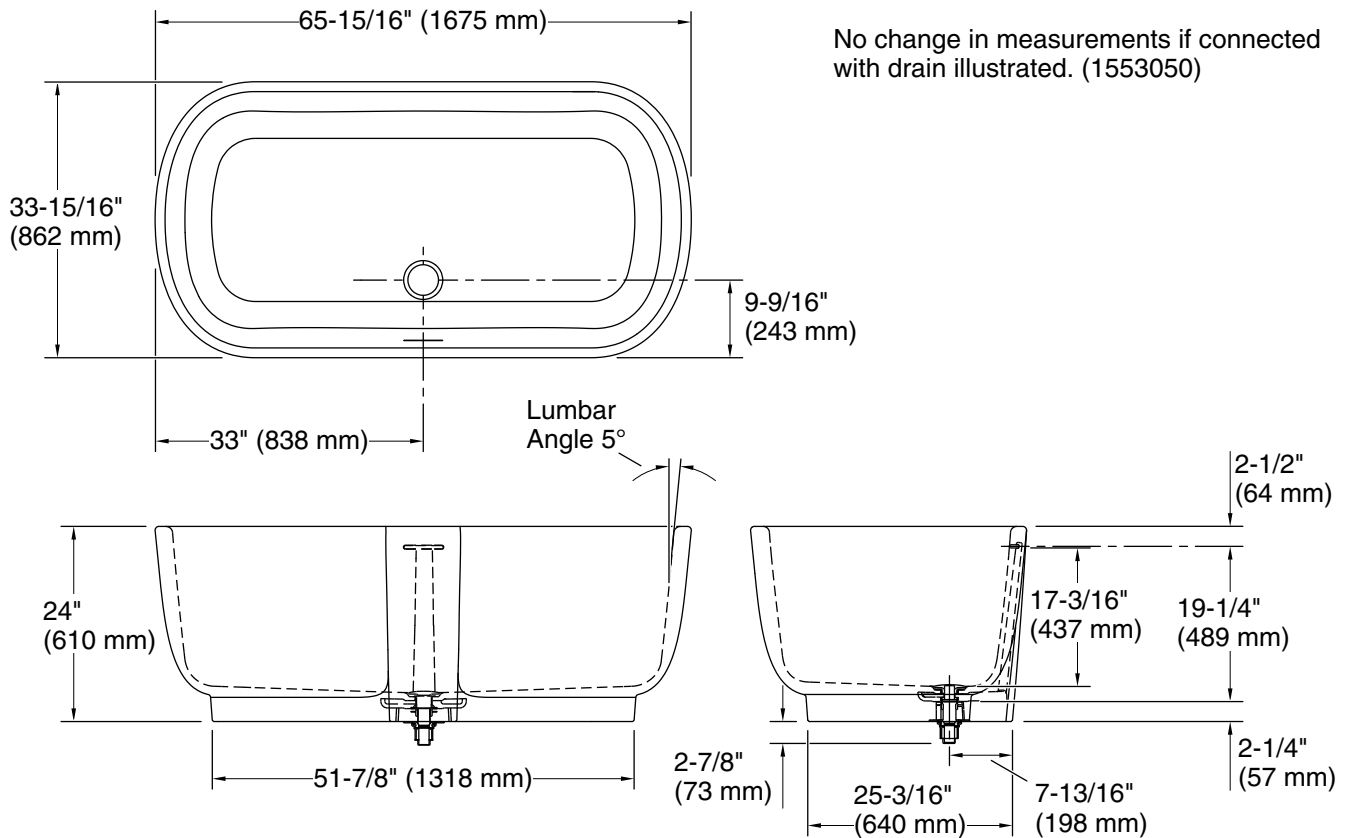

KALLISTA®

Laura Kirar
Freestanding Bathtub
P33965-00

Features

- Constructed of cast stone
- 65-15/16" (1675 mm) total length
- 33-15/16" (862 mm) total width
- 24" (610 mm) total height
- Center side drain
- Brass drain and material-matched cover included

	0	Stucco White
---	---	--------------

KALLISTA

Laura Kirar
Freestanding Bathtub
P33965-00

Technical Information

All product dimensions are nominal.

Drain location:	Center
Basin area, bottom:	58-5/8" x 26-3/4" (1489 mm x 679 mm)
Basin area, top:	61-15/16" x 29-15/16" (1573 mm x 761 mm)
Weight:	623.91 lbs (283 kg)
Water depth:	17-3/16" (437 mm)
Water capacity:	112.59 gal (426.2 L)

Notes

Measure your actual product for rough-in details.

Install this product according to the installation instructions.

The hot water supply should be 70% of the capacity of the bath or greater. Installations will vary.