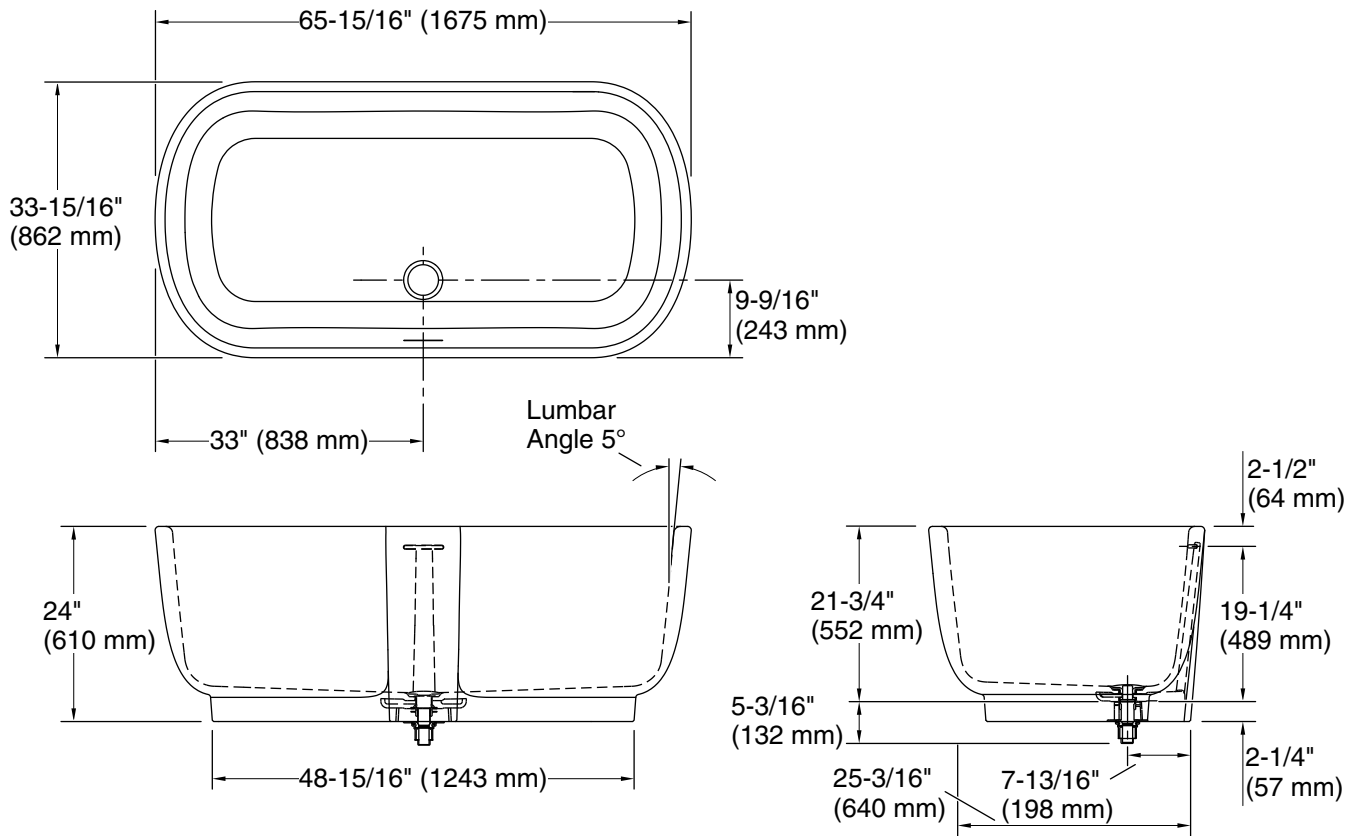

## Features

- Constructed of cast stone
- 65-15/16" (1675 mm) total length
- 33-15/16" (862 mm) total width
- 24" (610 mm) total height
- Center side drain
- Brass drain and material-matched cover included

## Technical Information

All product dimensions are nominal.

Drain location:	Center
Basin area, bottom:	58-5/8" x 26-3/4" (1489 mm x 679 mm)
Basin area, top:	61-15/16" x 29-15/16" (1573 mm x 761 mm)
Weight:	623.91 lbs (283 kg)
Water depth:	17-3/16" (437 mm)
Water capacity:	112.59 gal (426.2 L)