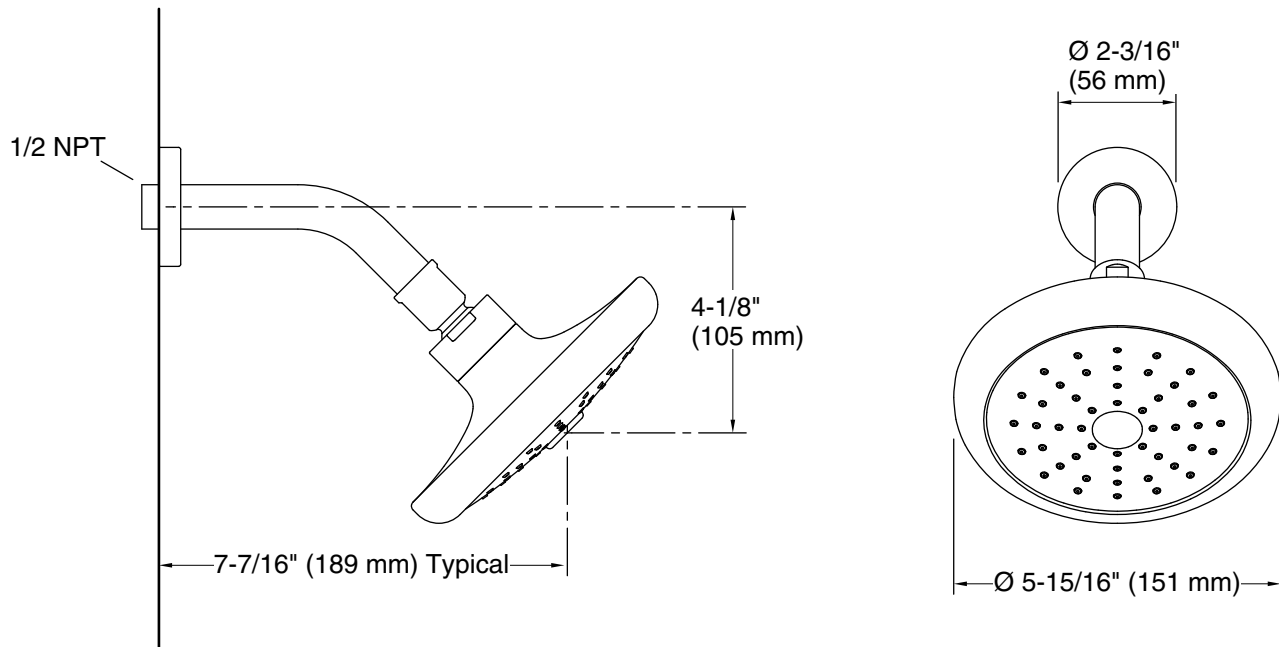

KALLISTA®

KALLISTA Round Contemporary Showerhead with Arm P34135-00

Features

- Air-induction technology maximizes the air/water mix for a powerful, even flow
- 1.75 gpm (6.6 lpm) maximum flow rate
- High quality full brass construction for durability and reliability
- Single-function spray
- Easy-to-clean sprayface resists mineral buildup
- Wall-mount installation

KALLISTA

KALLISTA
Round Contemporary Showerhead with Arm
P34135-00

Technical Information

All product dimensions are nominal.

Shower/Rainhead rated max flow: 1.75 gal/min (6.6 l/min)

Notes

Install this product according to the installation instructions.