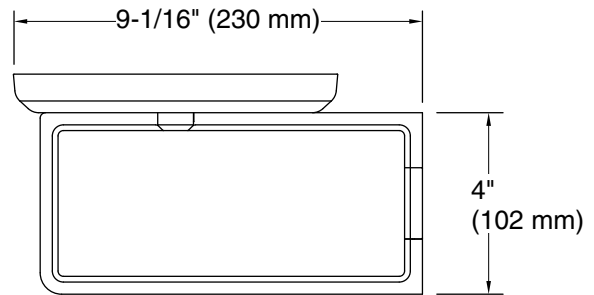

KALLISTA

Vice™ by KALLISTA
Tray with Arm
P34211-BAF

Technical Information

All product dimensions are nominal.

Material: Brass

Notes

Install this product according to the installation instructions.