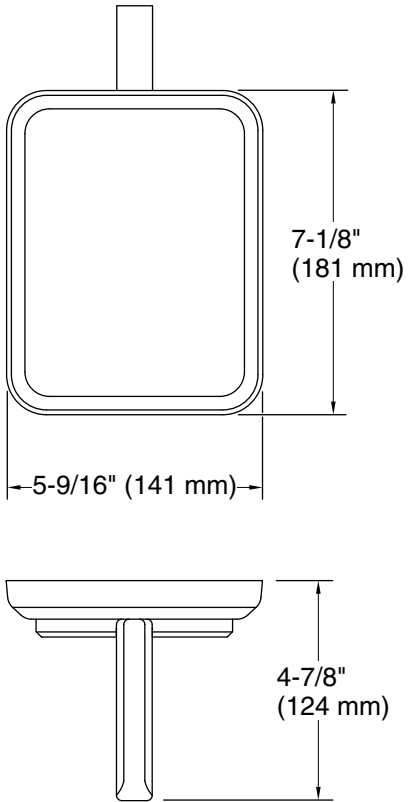

Features

- High-quality solid metal construction for durability and reliability
- Installation hardware included
- Integrated towel bar
- Sold individually

Recommended Products/Accessories

- P34582-CP Widespread Sink Faucet, Lever Handles
- P34590-CP Thermostatic trim, lever handle
- P34591-CP Transfer trim, lever handle
- P34592-CP Volume control trim, lever handle
- P34593-CP Showerhead with Arm

KALLISTA

Vice™ by KALLISTA
Tray with Arm
P34211-BAF

Technical Information

All product dimensions are nominal.

Material: Brass

Notes

Install this product according to the installation instructions.