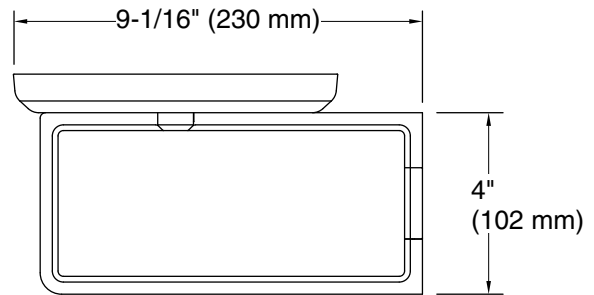

KALLISTA

Vice™ by KALLISTA
Tray with Arm
P34211-BV

Technical Information

All product dimensions are nominal.

Material: Brass

Notes

Install this product according to the installation instructions.