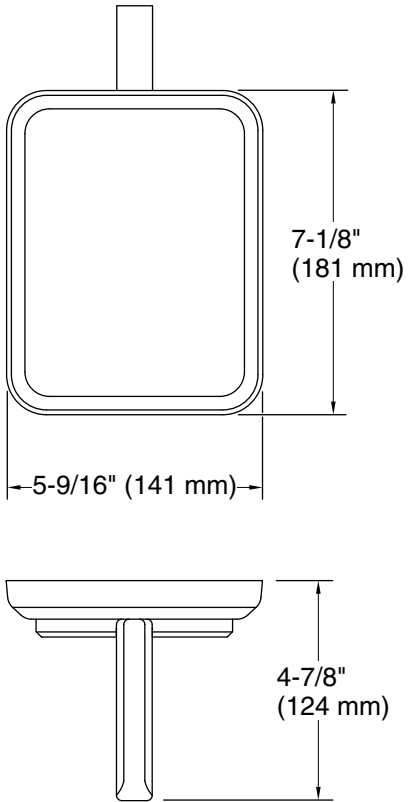

Features

- High-quality solid metal construction for durability and reliability
- Installation hardware included
- Integrated towel bar
- Sold individually

Recommended Products/Accessories

- P34582-CP Widespread Sink Faucet, Lever Handles
- P34590-CP Thermostatic trim, lever handle
- P34591-CP Transfer trim, lever handle
- P34592-CP Volume control trim, lever handle
- P34593-CP Showerhead with Arm

KALLISTA

Vice™ by KALLISTA
Tray with Arm
P34211-BV

Technical Information

All product dimensions are nominal.

Material: Brass

Notes

Install this product according to the installation instructions.