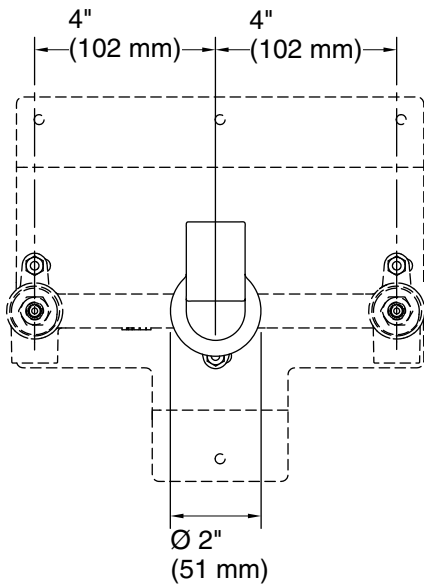

Technical Information

All product dimensions are nominal.

Faucet flow rate: 11.7 gal/min (44.3 l/min)

Notes

Install this product according to the installation instructions.