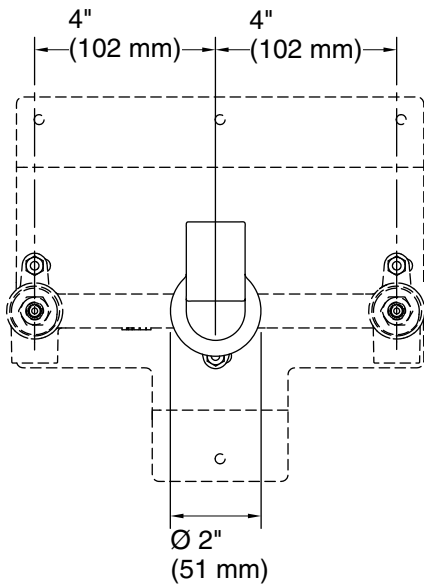

Technical Information

All product dimensions are nominal.

Faucet flow rate: 11.7 gal/min (44.3 l/min)

Drain included: No

Notes

Install this product according to the installation instructions.