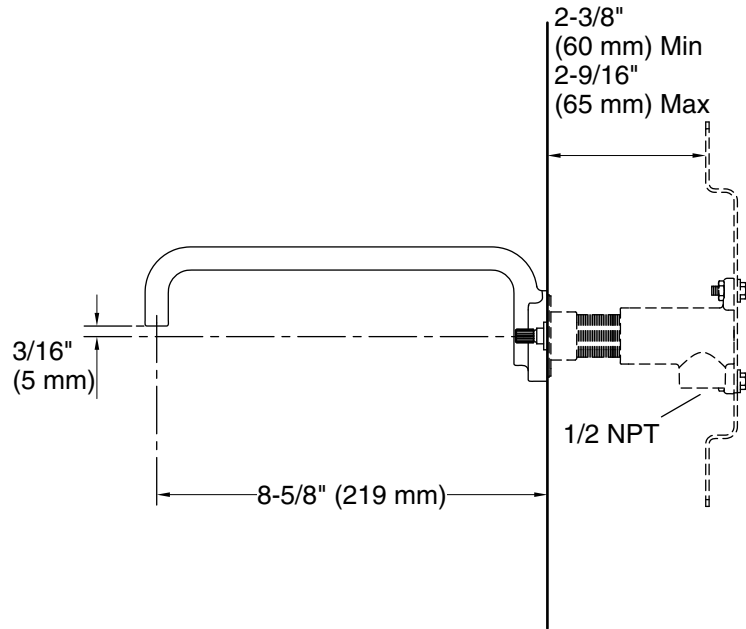

Technical Information

All product dimensions are nominal.

Faucet flow rate: 11.7 gal/min (44.3 l/min)

Drain included: No

Notes

Install this product according to the installation instructions.