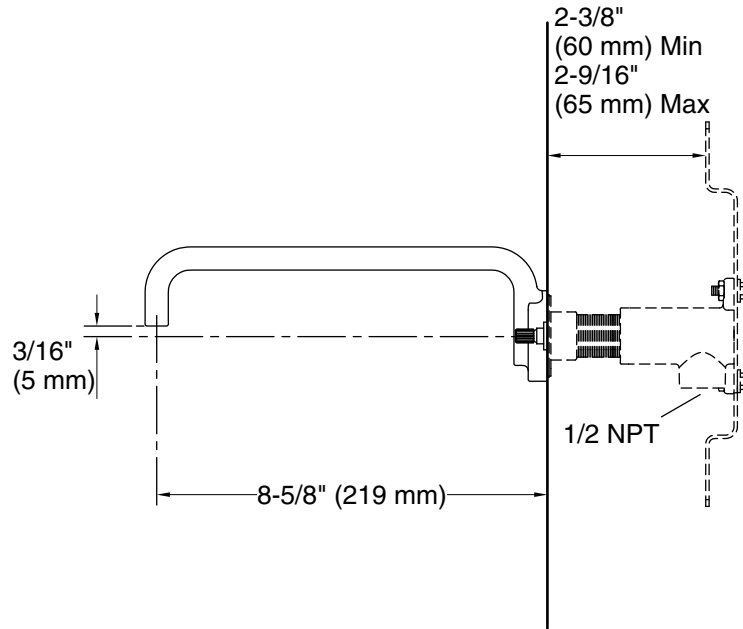

Technical Information

All product dimensions are nominal.

Faucet flow rate: 11.7 gal/min (44.3 l/min)

Notes

Install this product according to the installation instructions.