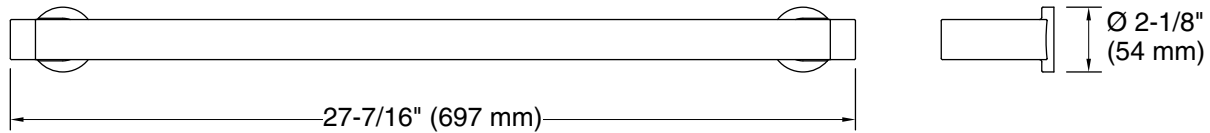

KALLISTA

Guise™ by KALLISTA
Towel Bar, 24"
P34246-00

Technical Information

All product dimensions are nominal.

Material: Brass, Zinc

Notes

Install this product according to the installation instructions.