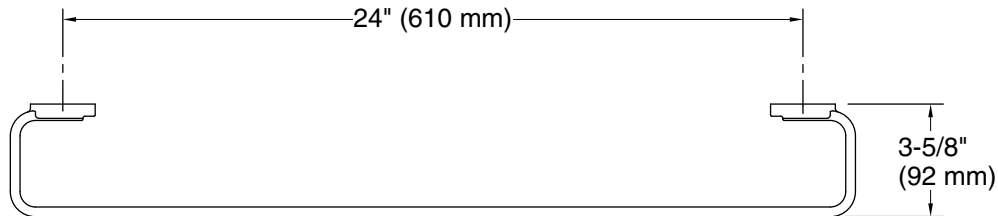

Features

- High-quality solid metal construction for durability and reliability

Installation

- Includes hex wrench for installation

Recommended Products/Accessories

- P34231-LV Sink Faucet, Lever Handles
- P34241-LV Single Control trim, lever handle
- P34238-LV Freestanding Bath Faucet, Less Handshower
- P34249-00 Toilet Paper Holder

KALLISTA

Guise™ by KALLISTA
Towel Bar, 24"
P34246-00

Technical Information

All product dimensions are nominal.

Material: Brass, Zinc

Notes

Install this product according to the installation instructions.