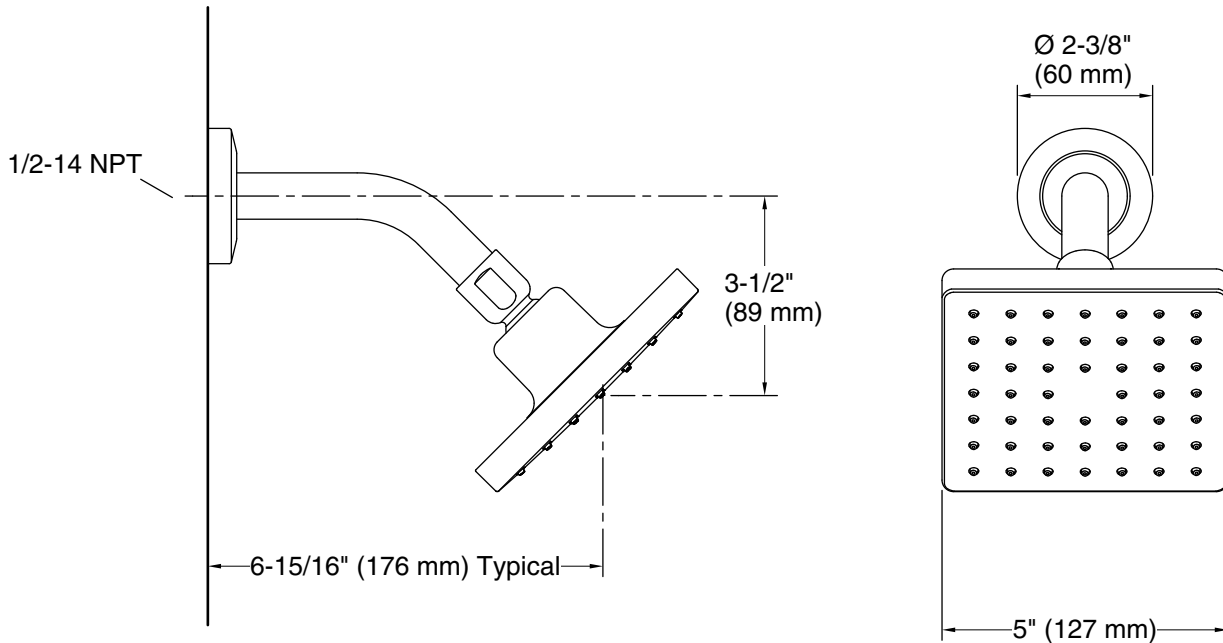

KALLISTA®

Foundations by KALLISTA Soft Modern Square Showerhead with Arm P34250-00

Features

- Air-induction technology maximizes the air/water mix for a powerful, even flow
- 1.75 gpm (6.6 lpm) maximum flow rate
- High quality full brass construction for durability and reliability
- Single-function spray
- Easy-to-clean sprayface resists mineral buildup
- Wall-mount installation

Technical Information
All product dimensions are nominal.

Notes
Install this product according to the installation instructions.