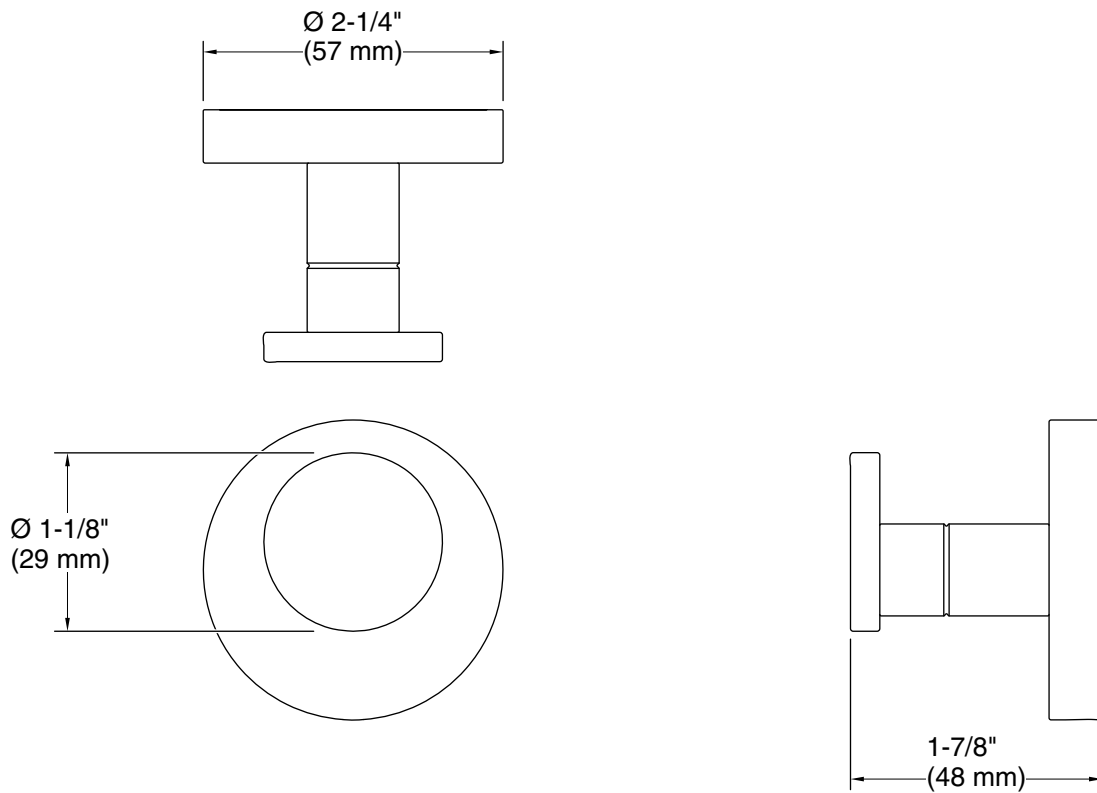

Recommended Products/Accessories

P34402-00 Towel Bar, 18"
P24482-00
P24418-00
P50220-00

Codes/Standards

None Applicable

KALLISTA® Five-Year Limited Warranty

See website for detailed warranty information.

Available Colors/Finishes

Technical Information

All product dimensions are nominal.

Material: Brass