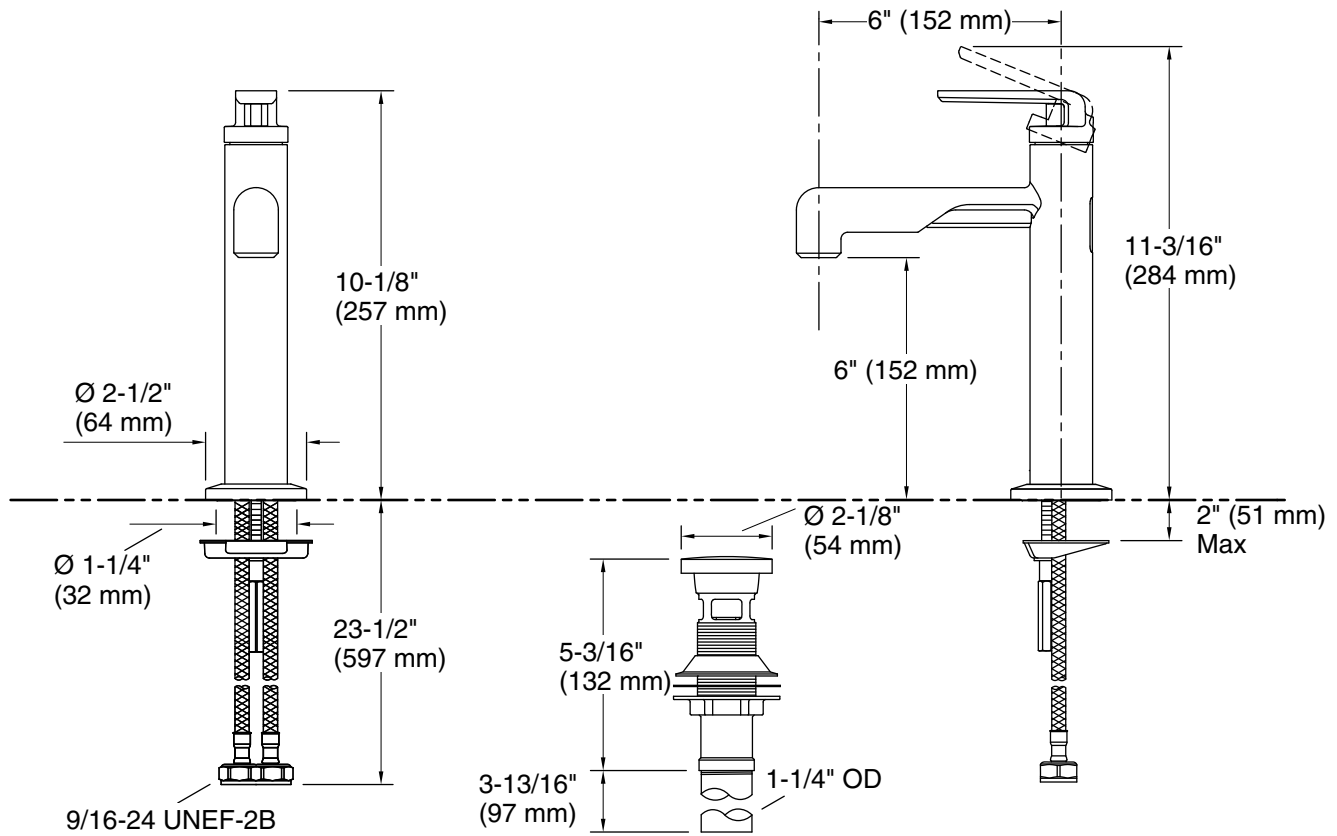

KALLISTA

Vice™ by KALLISTA Single-control sink faucet P34583-CP

Features

- High-quality solid metal construction for durability and reliability
- 1.2 gpm (4.5 lpm) maximum flow rate
- Includes soft-touch drain
- Laminar flow
- Single-hole installation

For the most current Specification Sheet, go to www.kallista.com.

12-1-2025 19:56 - US/CA

KALLISTA

Vice™ by KALLISTA
Single-control sink faucet
P34583-CP

Technical Information

All product dimensions are nominal.

Faucet flow rate: 1.2 gal/min (4.5 l/min)

Drain included: Yes

Drain with overflow: Yes

Drain tailpiece included: Yes

Spout:

Spout reach: 6" (152 mm)

Notes

Install this product according to the installation guide.