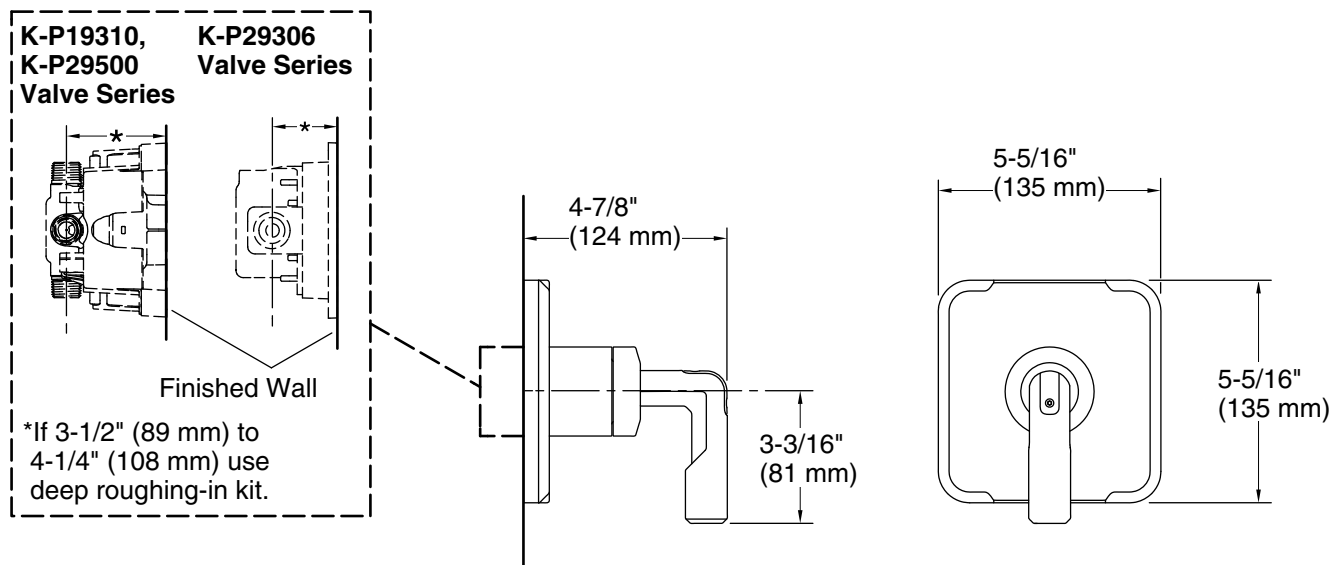

Technical Information

All product dimensions are nominal.

Notes

Install this product according to the installation guide.

ADA, OBC, CSA B651 compliant when installed to the specific requirements of these regulations.