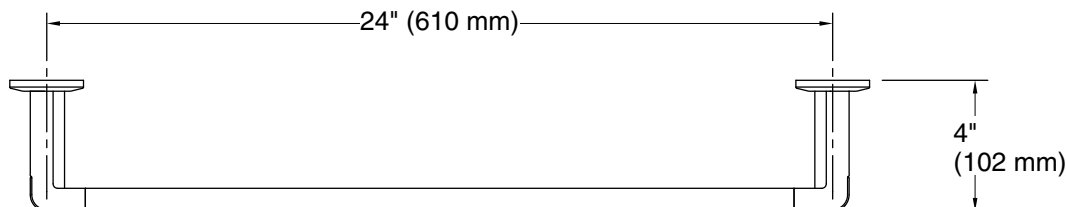

KALLISTA

Vice™ by KALLISTA
Towel Bar, 24"
P34595-CP

Technical Information

All product dimensions are nominal.

Material: Brass, Stainless Steel, Zinc

Notes

Install this product according to the installation guide.