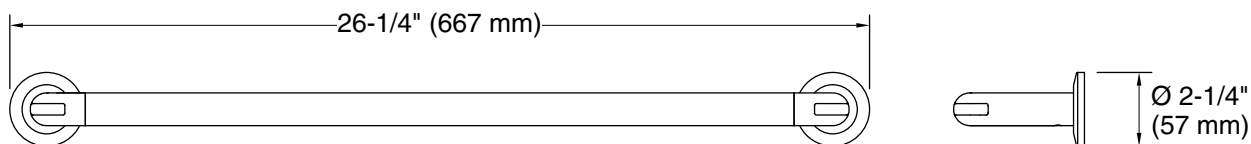

KALLISTA

Vice™ by KALLISTA
Towel Bar, 24"
P34595-CP

Technical Information

All product dimensions are nominal.

Material: Brass, Stainless Steel, Zinc

Notes

Install this product according to the installation guide.