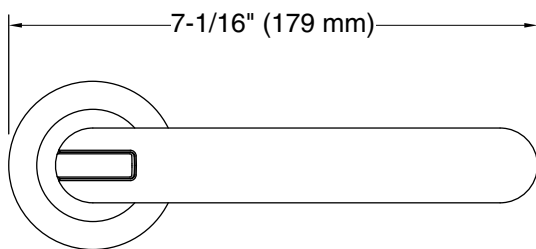

	AF	French Gold
---	----	-------------

KALLISTA

Vice™ by KALLISTA
Toilet Paper Holder
P34603-BAF

Technical Information

All product dimensions are nominal.

Material: Zinc

Notes

Install this product according to the installation guide.