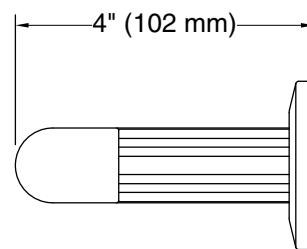

	AF	French Gold
---	----	-------------

KALLISTA

Vice™ by KALLISTA
Toilet Paper Holder
P34603-BAF

Technical Information

All product dimensions are nominal.

Material: Zinc

Notes

Install this product according to the installation guide.