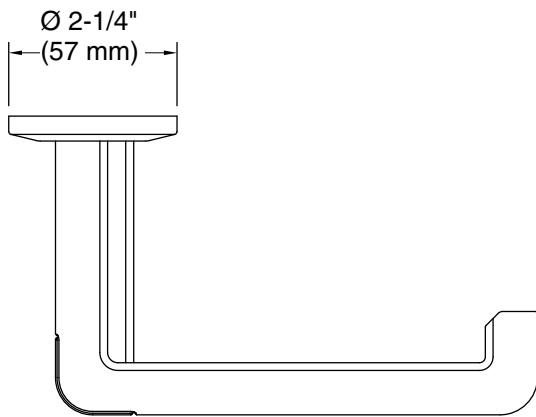

	AF	French Gold
---	----	-------------

KALLISTA

Vice™ by KALLISTA
Toilet Paper Holder
P34603-BAF

Technical Information

All product dimensions are nominal.

Material: Zinc

Notes

Install this product according to the installation guide.