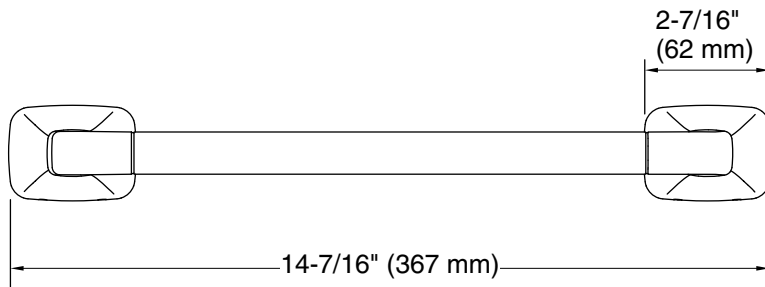

KALLISTA

Per Se[®] by KALLISTA
Towel Bar, 12"
P34702-00

Technical Information

All product dimensions are nominal.

Material: Brass, Zinc