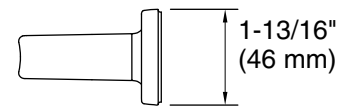

KALLISTA

Per Se[®] by KALLISTA
Towel Bar, 12"
P34702-00

Technical Information

All product dimensions are nominal.

Material: Brass, Zinc