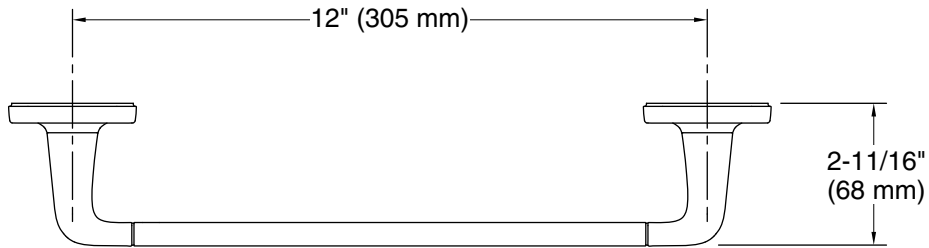

KALLISTA

Per Se[®] by KALLISTA
Towel Bar, 12"
P34702-00

Technical Information

All product dimensions are nominal.

Material: Brass, Zinc