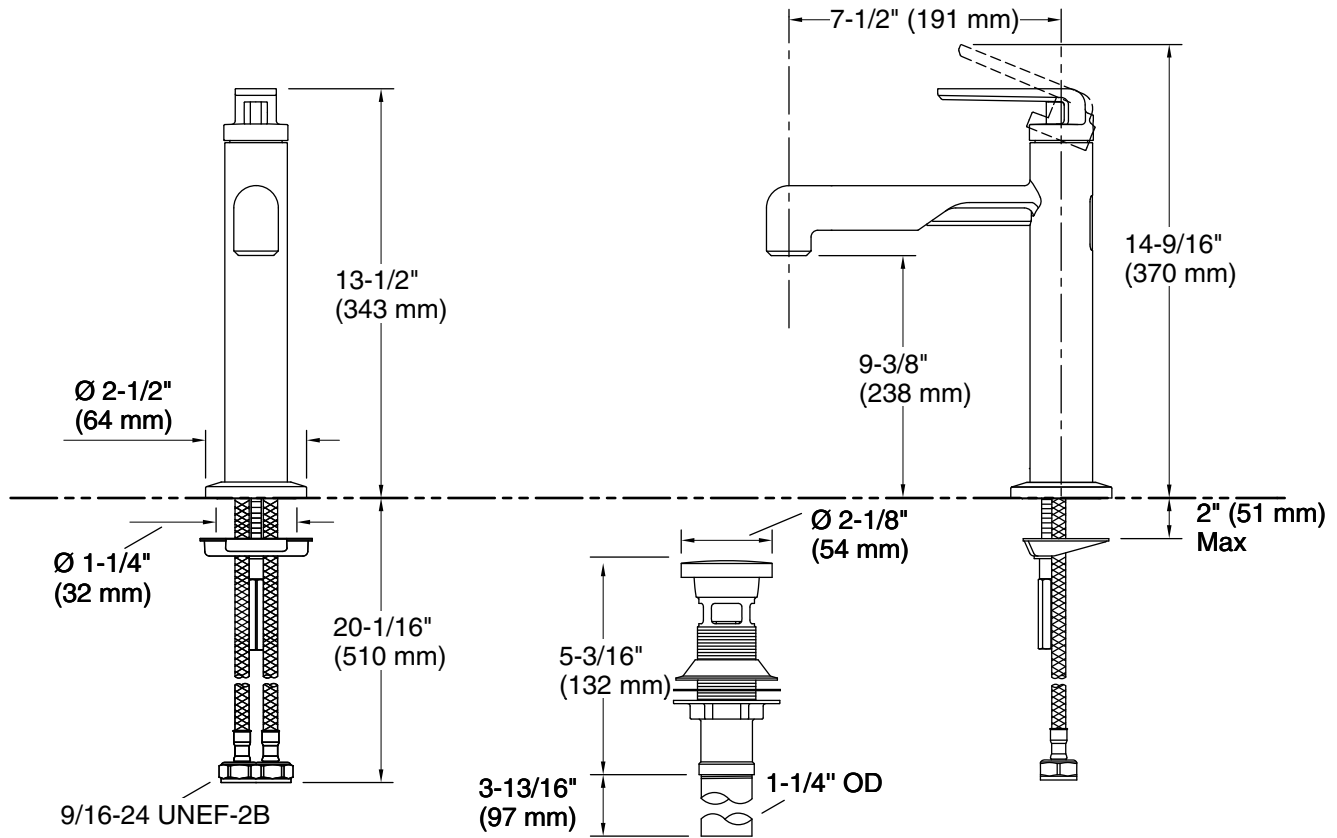

KALLISTA®

Vice™ by KALLISTA Single-control sink faucet, tall spout P34863-BAF

Features

- High-quality solid metal construction for durability and reliability
- 1.2 gpm (4.5 lpm) maximum flow rate
- Includes soft-touch drain
- Laminar flow
- Single-hole installation

For the most current Specification Sheet, go to www.kallista.com.

12-1-2025 19:56 - US/CA

KALLISTA

Vice™ by KALLISTA
Single-control sink faucet, tall spout
P34863-BAF

Technical Information

All product dimensions are nominal.

Faucet flow rate: 1.2 gal/min (4.5 l/min)

Drain included: Yes

Drain with overflow: Yes

Drain tailpiece included: Yes

Spout:

Spout reach: 7-1/2" (191 mm)

Notes

Install this product according to the installation instructions.