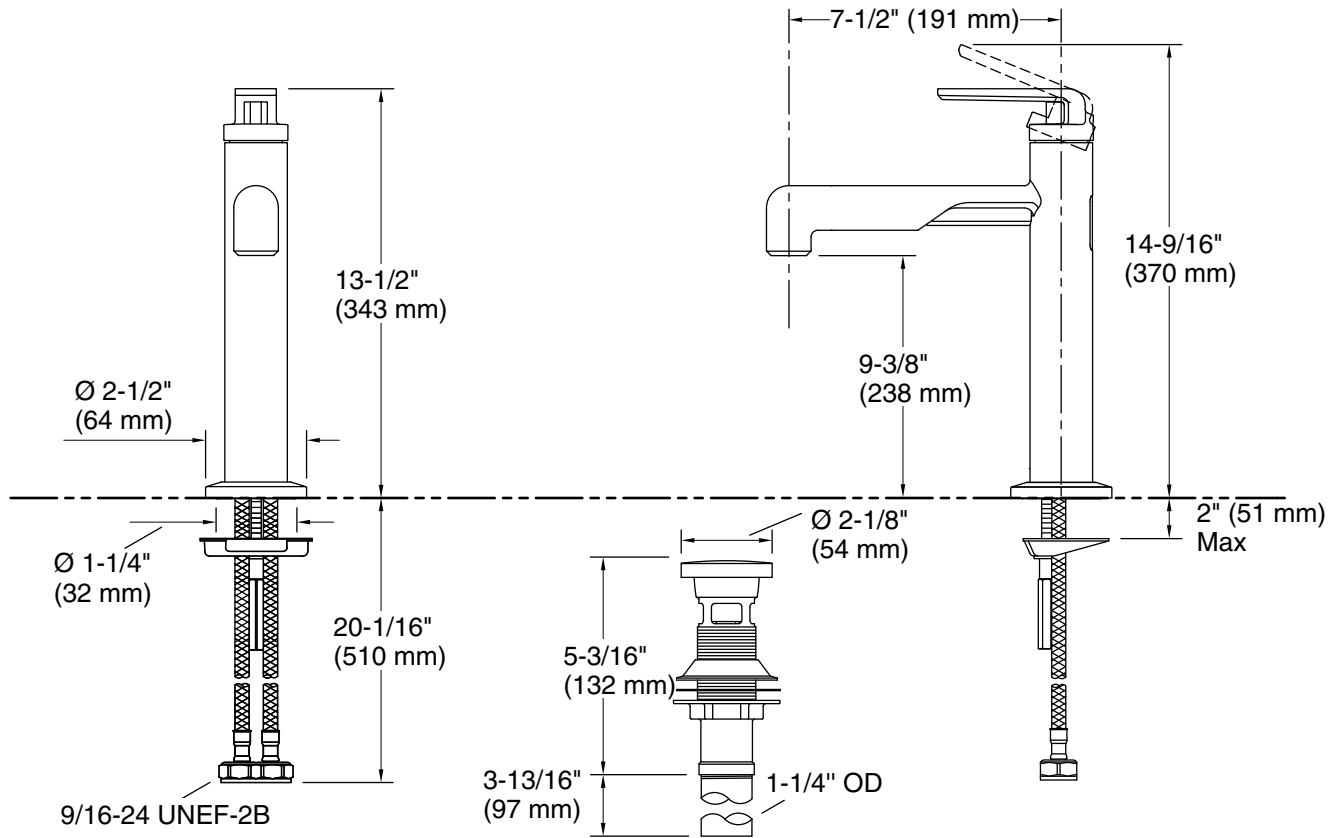

## Features

- High-quality solid metal construction for durability and reliability
- 1.2 gpm (4.5 lpm) maximum flow rate
- Includes soft-touch drain
- Laminar flow
- Single-hole installation

## Technical Information

All product dimensions are nominal.

Faucet flow rate: 1.2 gal/min (4.5 l/min)

Drain included: Yes

Drain with overflow: Yes

Drain tailpiece included: Yes

Spout:

Spout reach: 7-1/2" (191 mm)