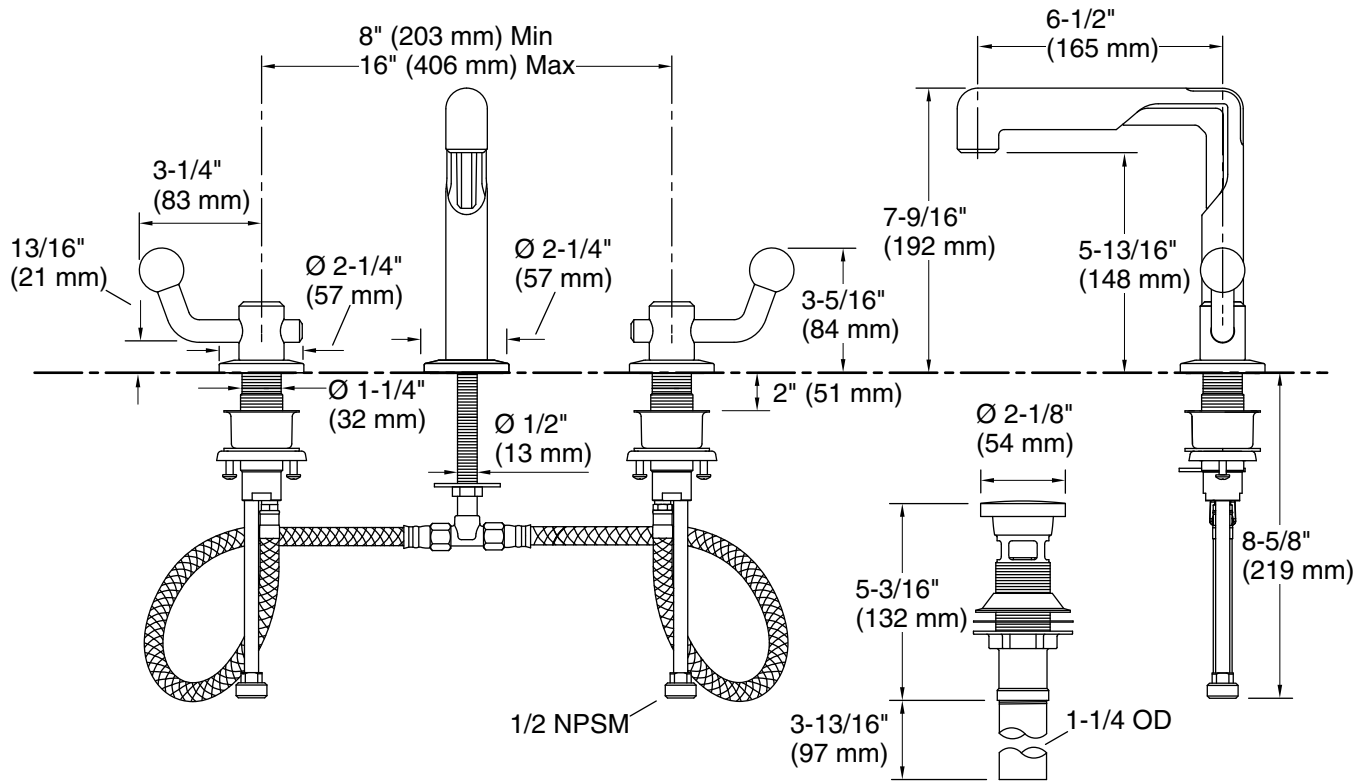

Technical Information

All product dimensions are nominal.

Faucet flow rate: 1.2 gal/min (4.5 l/min)

Drain included: Yes

Drain with overflow: Yes

Drain tailpiece included: Yes

Spout:

Spout reach: 6-1/2" (165 mm)

Notes

Install this product according to the installation instructions.

ADA, OBC, CSA B651 compliant when installed to the specific requirements of these regulations.