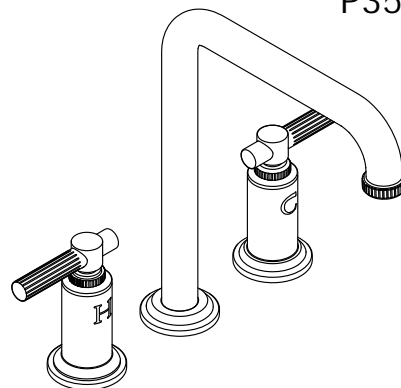

KALLISTA®

Central Park West® by Robert A.M. Stern
Architects

Swing Spout Widespread Faucet, Tall Spout, Lever
Handles
P35497-LV

Features

- High-quality solid-brass construction for durability and reliability
- Three-hole installation
- 1.8 gpm (6.8 lpm) maximum flow rate
- 360-degree swing spout
- Sink strainer with tailpiece sold separately

Recommended Products/Accessories

P35501-00 Sidespray
P34014-00 Air Gap Body With Cover
L39742-00 36" Apron Front Kitchen Sink
P35508-LV Drinking Faucet, Tall Spout
P35502-LV Gentleman's Bar Faucet, Tall Spout, Lever
Handle

KALLISTA

Central Park West[®] by Robert A.M. Stern
Architects

Swing Spout Widespread Faucet, Tall Spout, Lever
Handles
P35497-LV

Technical Information

All product dimensions are nominal.

Faucet flow rate: 1.8 gal/min (6.8 l/min)

Spout:

Spout reach: 8-13/16" (224 mm)

Notes

Install this product according to the installation guide.

ADA compliant for faucet handles only
ADA, CSA B651 compliant when installed to the specific requirements of these regulations.