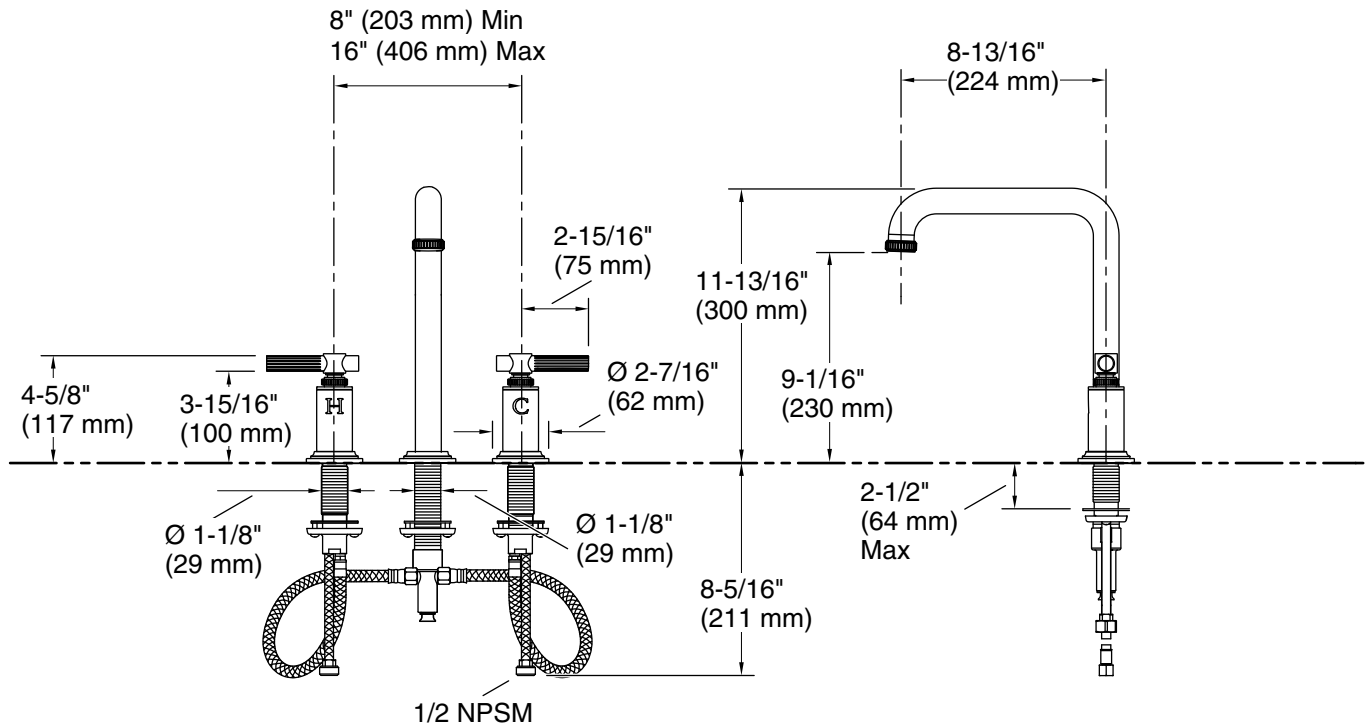

KALLISTA

Central Park West[®] by Robert A.M. Stern
Architects

Swing Spout Widespread Faucet, Tall Spout, Lever
Handles
P35497-LV

Technical Information

All product dimensions are nominal.

Faucet flow rate: 1.8 gal/min (6.8 l/min)

Spout:

Spout reach: 8-13/16" (224 mm)

Notes

Install this product according to the installation guide.

ADA compliant for faucet handles only
ADA, CSA B651 compliant when installed to the specific requirements of these regulations.