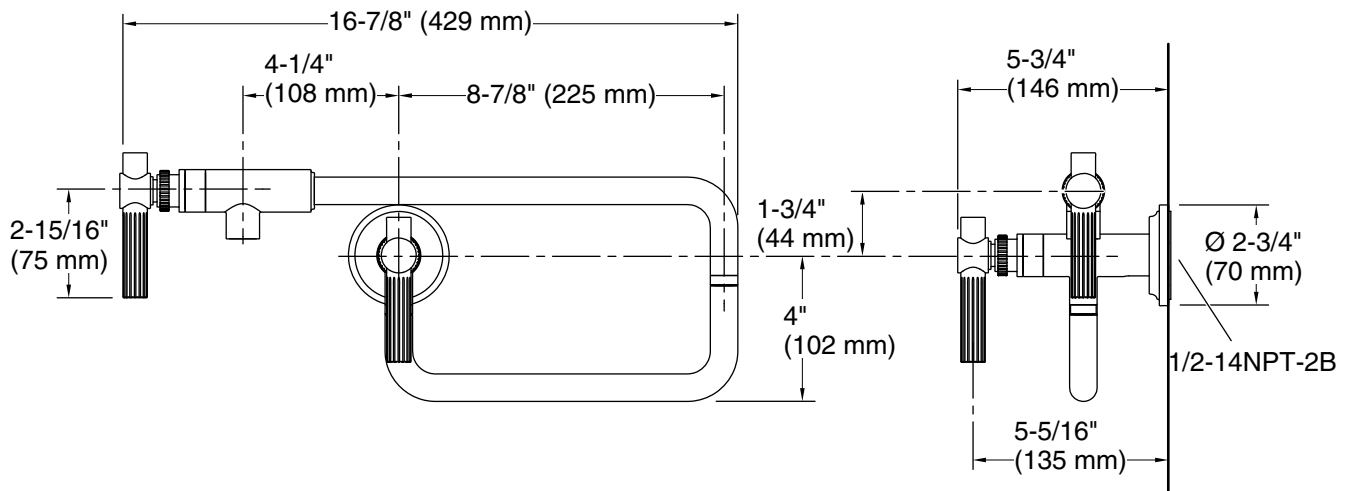

KALLISTA

Central Park West® by Robert A.M. Stern
Architects

Wall-mount Kitchen Pot Filler
P35506-LV

Technical Information

All product dimensions are nominal.

Faucet flow rate: 2.2 gal/min (8.3 l/min)

Spout:

Spout reach: 24-3/8" (620 mm)

Notes

Install this product according to the installation guide.