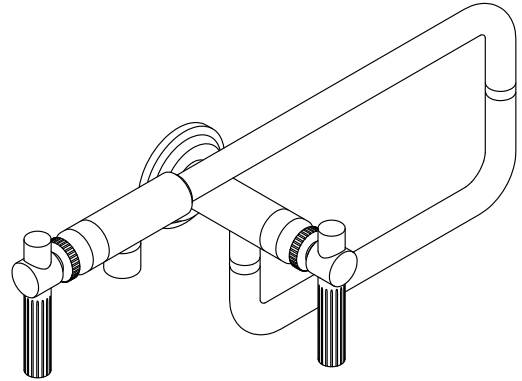

KALLISTA®

Central Park West® by Robert A.M. Stern
Architects

Wall-mount Kitchen Pot Filler
P35506-LV

Features

- High-quality solid-brass construction for durability and reliability
- Wall-mount installation
- 22" (559 mm) reach capability

Recommended Products/Accessories

- P25001-00 Deck-Mount Bridge Faucet, Lever Handles
- P25000-00 Pull-Down Kitchen Faucet
- L20311-00 24" Butler Sink
- P30801-00 4" cabinet pull

Codes/Standards

ASME A112.18.1/CSA B125.1
NSF/ANSI/CAN 61
NSF/ANSI/CAN 372

KALLISTA

Central Park West® by Robert A.M. Stern
Architects

Wall-mount Kitchen Pot Filler
P35506-LV

Technical Information

All product dimensions are nominal.

Faucet flow rate: 2.2 gal/min (8.3 l/min)

Spout:

Spout reach: 24-3/8" (620 mm)

Notes

Install this product according to the installation guide.