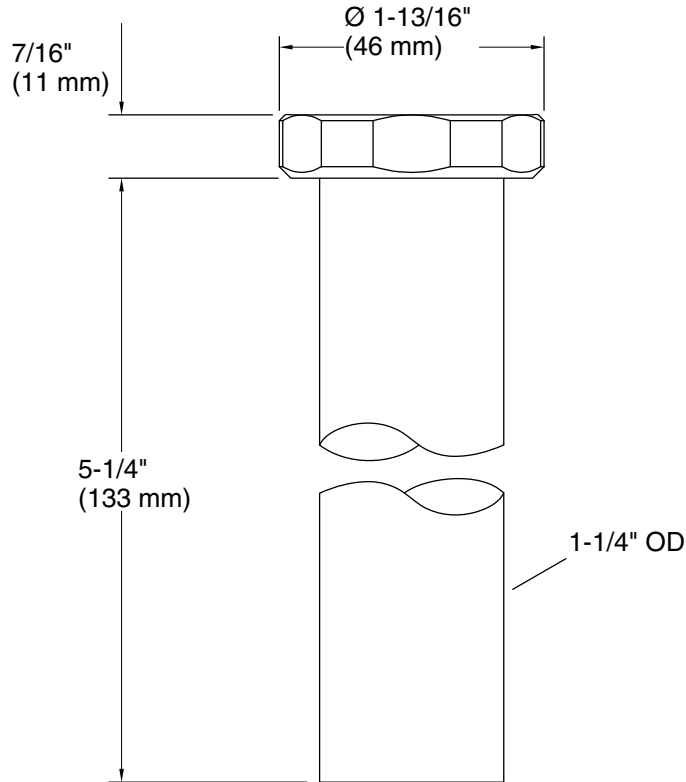

Features

- Finish-matched drain tail pipe

Recommended Products/Accessories

P21688-00 Bottle Trap

P21641-00 P-Trap Assembly, 14-1/2"

Codes/Standards

None Applicable

KALLISTA® Five-Year Limited Warranty

Technical Information

All product dimensions are nominal.

Material: Brass

Notes

Install this product according to the installation instructions.