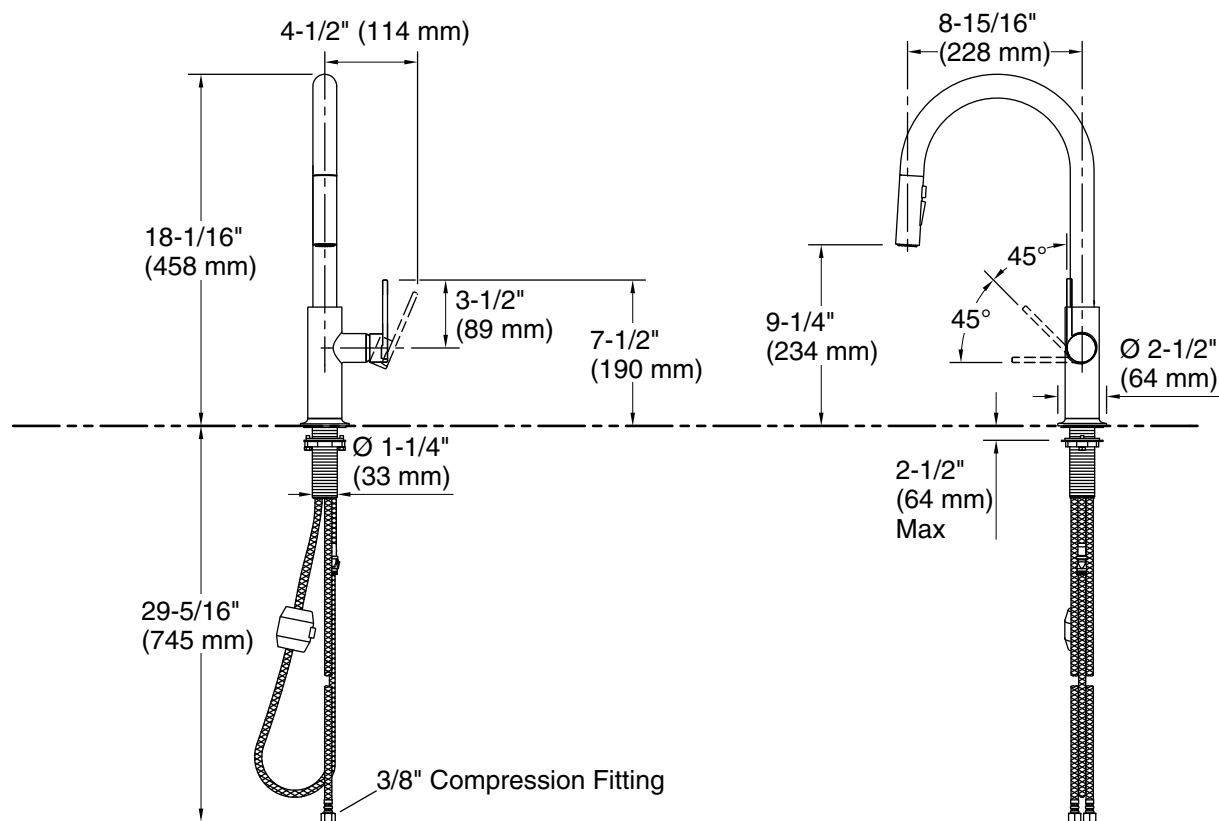

For the most current Specification Sheet, go to www.kallista.com.

5-29-2026 05:30 - US/CA

KALLISTA

Juxtapose® by Mick De Giulio Pull-Down Faucet Kitchen Faucet P36472-2MB

Technical Information

All product dimensions are nominal.

Faucet flow rate: 1.5 gal/min (5.7 l/min)

Spout:

Spout reach: 8-15/16" (228 mm)

Notes

Install this product according to the installation instructions.

ADA compliant for faucet handles only
ADA, CSA B651 compliant when installed to the specific requirements of these regulations.