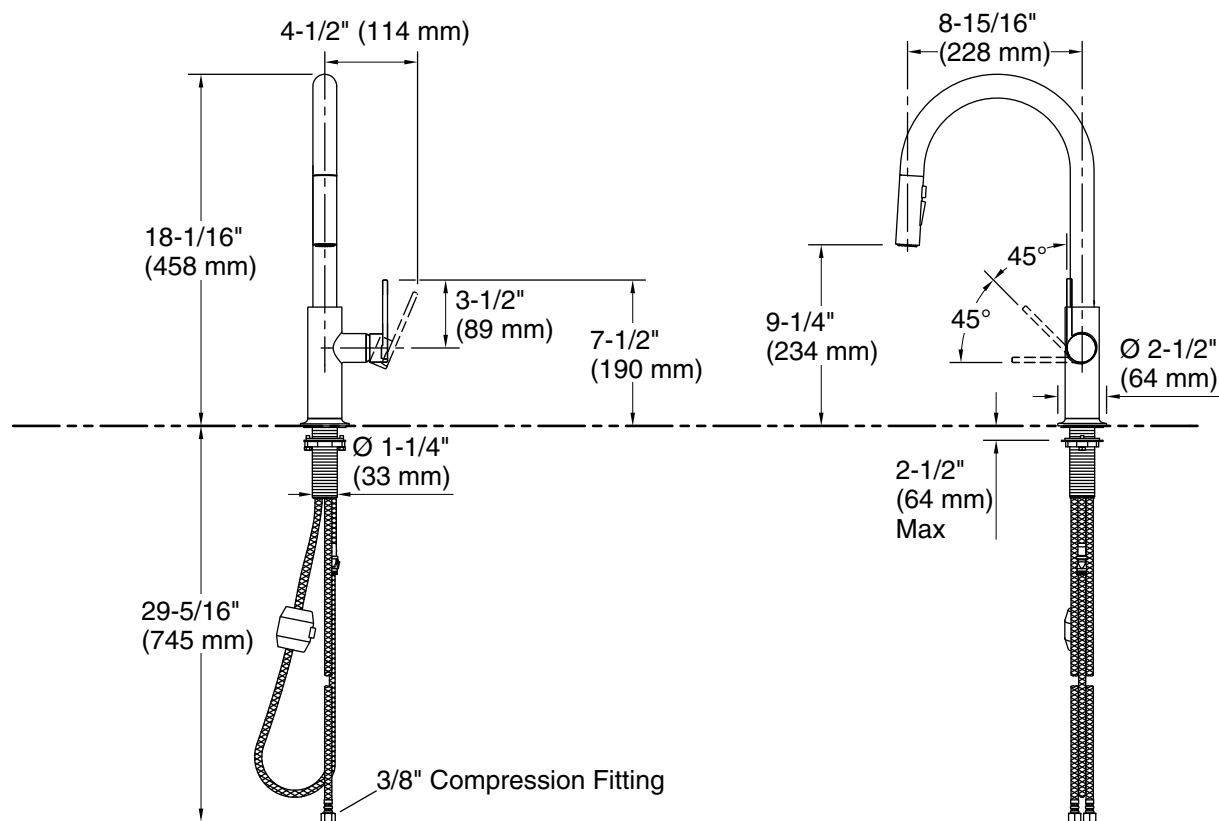

KALLISTA

Juxtapose® by Mick De Giulio Pull-Down Faucet Kitchen Faucet P36472-AF

Technical Information

All product dimensions are nominal.

Faucet flow rate: 1.5 gal/min (5.7 l/min)

Spout:

Spout reach: 8-15/16" (228 mm)