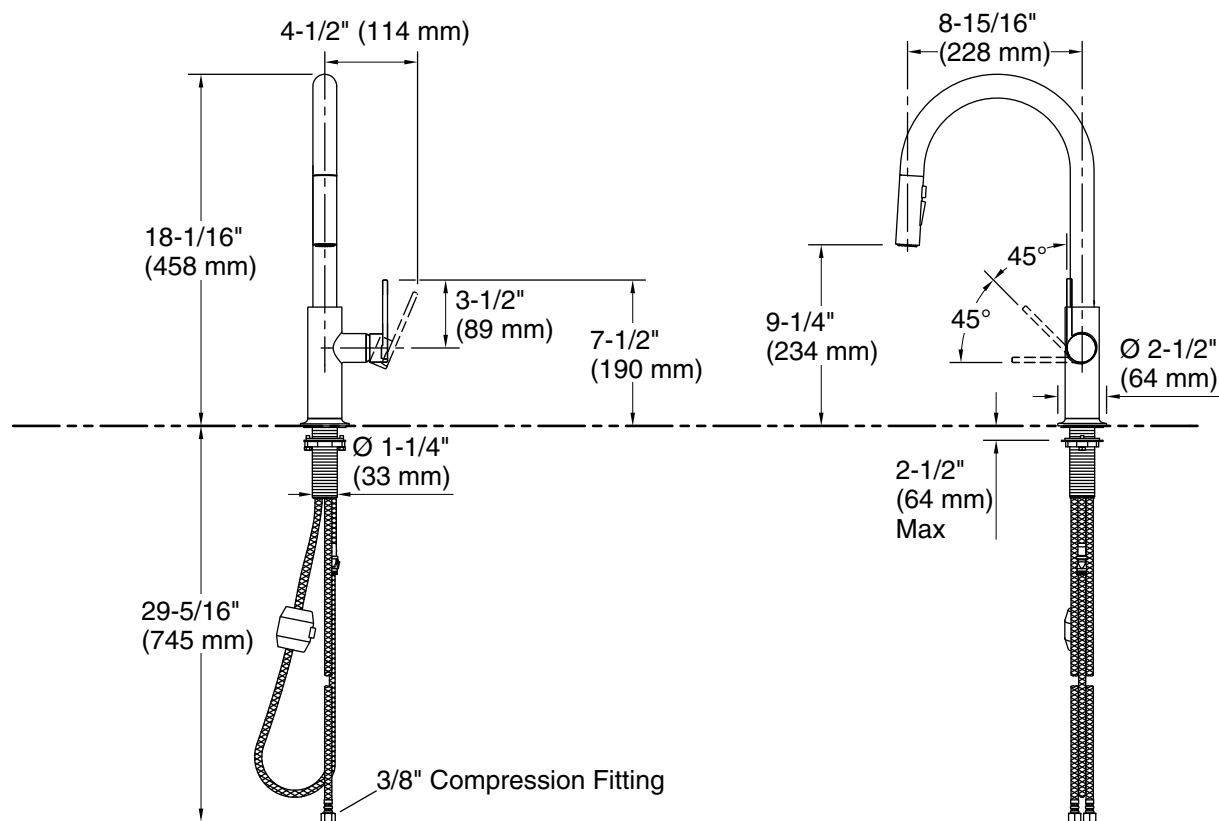

### Technical Information

All product dimensions are nominal.

Faucet flow rate: 1.5 gal/min (5.7 l/min)

### Spout:

Spout reach: 8-15/16" (228 mm)