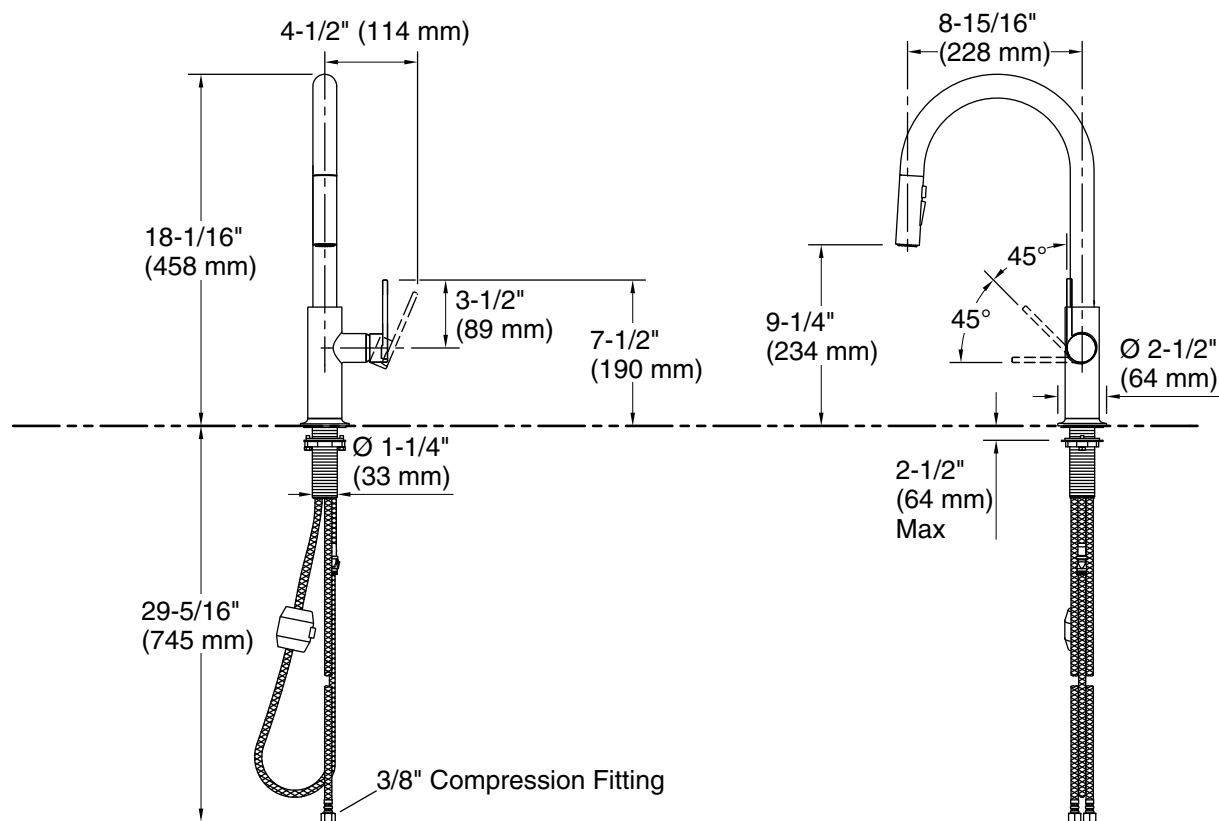

KALLISTA

Juxtapose® by Mick De Giulio Pull-Down Faucet Kitchen Faucet P36472-SN

Technical Information

All product dimensions are nominal.

Faucet flow rate: 1.5 gal/min (5.7 l/min)

Spout:

Spout reach: 8-15/16" (228 mm)