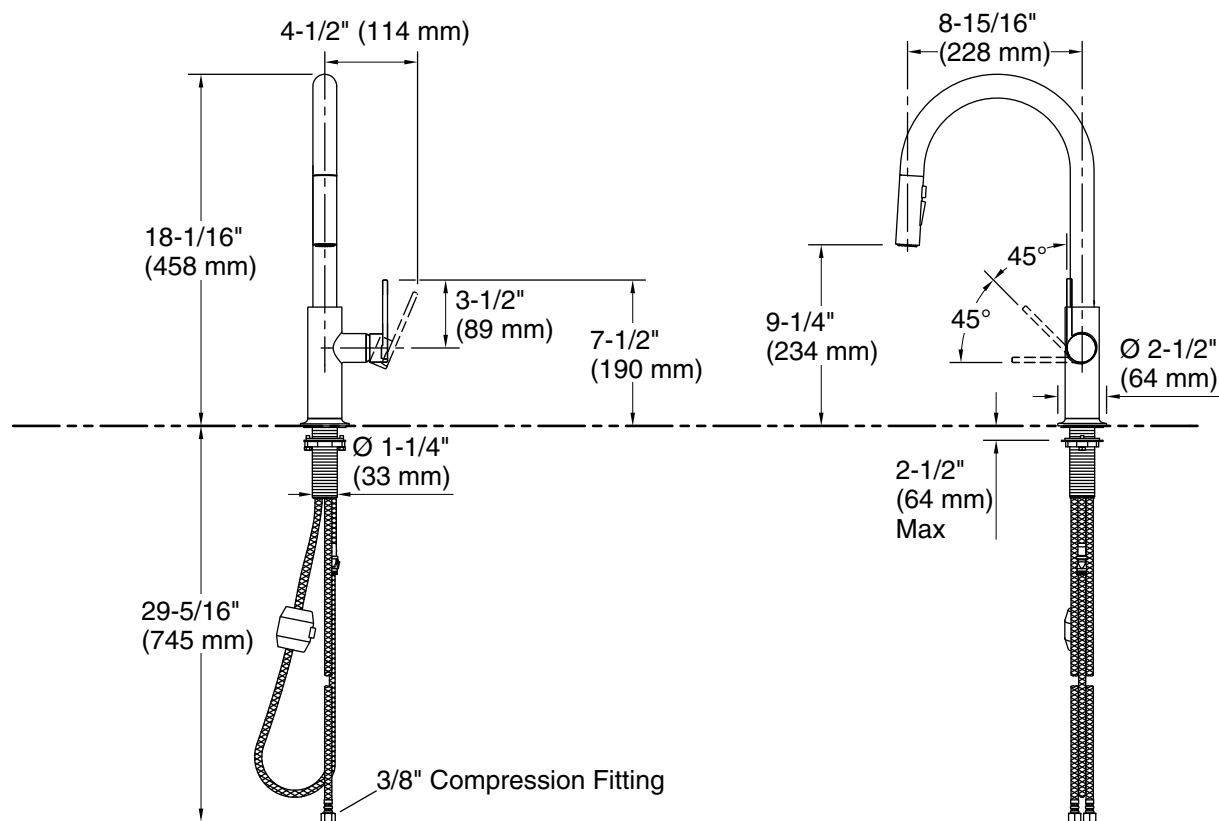

Technical Information

All product dimensions are nominal.

Faucet flow rate: 1.5 gal/min (5.7 l/min)

Spout:

Spout reach: 8-15/16" (228 mm)

Notes

Install this product according to the installation instructions.