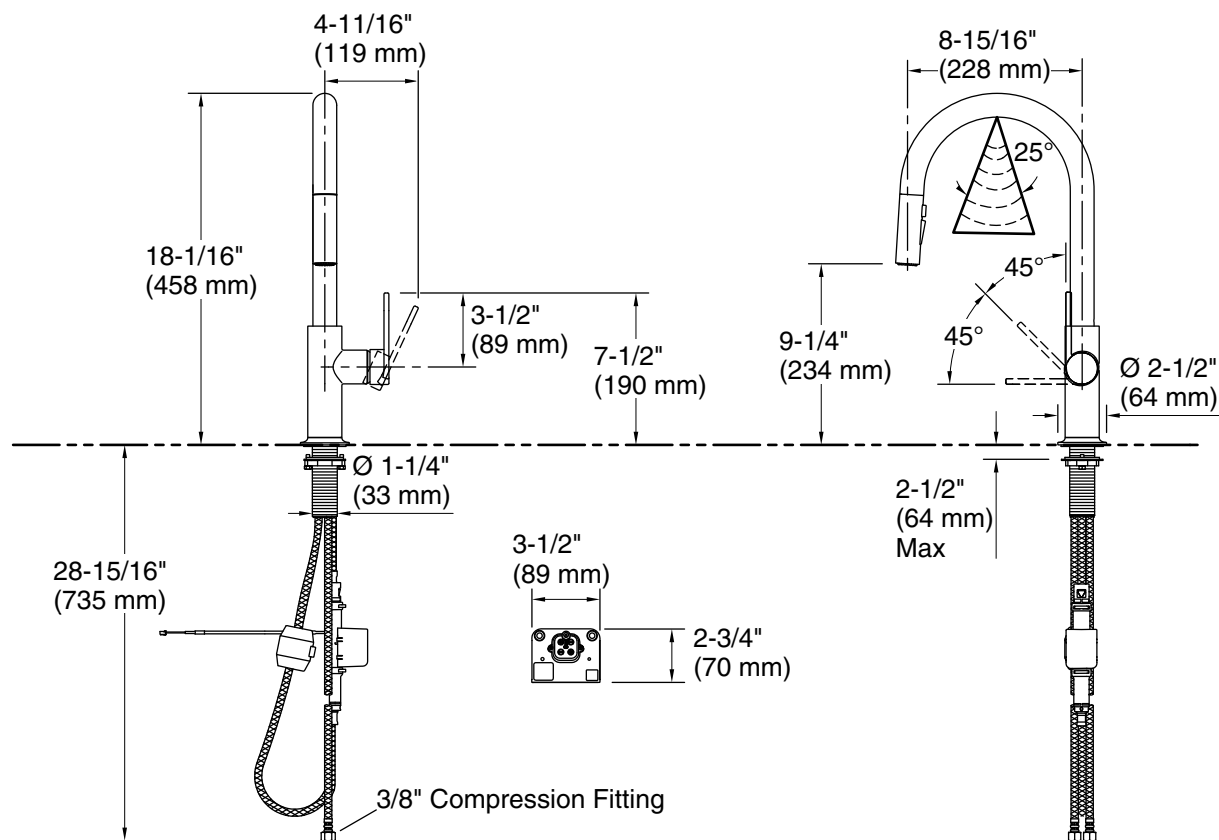

KALLISTA

Juxtapose® by Mick De Giulio Touchless Pull-Down Faucet Kitchen Faucet P36473-2MB

Technical Information

All product dimensions are nominal.

Faucet flow rate: 1.5 gal/min (5.7 l/min)

Spout:

Spout reach: 8-15/16" (228 mm)

Notes

Install this product in accordance with the installation instructions.

ADA compliant for faucet handles only
ADA, CSA B651 compliant when installed to the specific requirements of these regulations.

1-888-4-KALLISTA (1-888-452-5547)

Kallista reserves the right to make revisions without notice to product specifications.

For the most current Specification Sheet, go to www.kallista.com.

5-29-2026 06:00 - US/CA