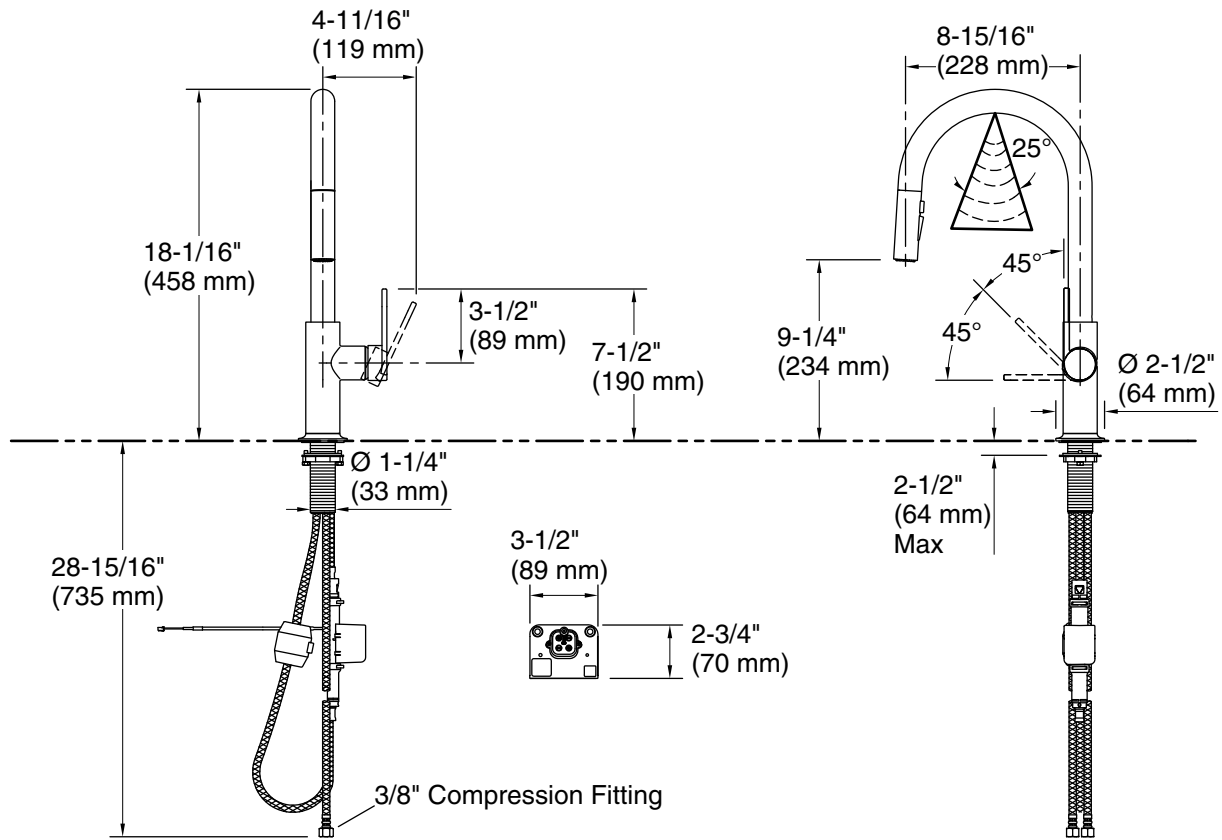

KALLISTA

Juxtapose® by Mick De Giulio Touchless Pull-Down Faucet Kitchen Faucet P36473-LV

Technical Information

All product dimensions are nominal.

Faucet flow rate: 1.5 gal/min (5.7 l/min)

Spout:

Spout reach: 8-15/16" (228 mm)

Notes

Install this product in accordance with the installation instructions.

ADA compliant for faucet handles only
ADA, CSA B651 compliant when installed to the specific requirements of these regulations.