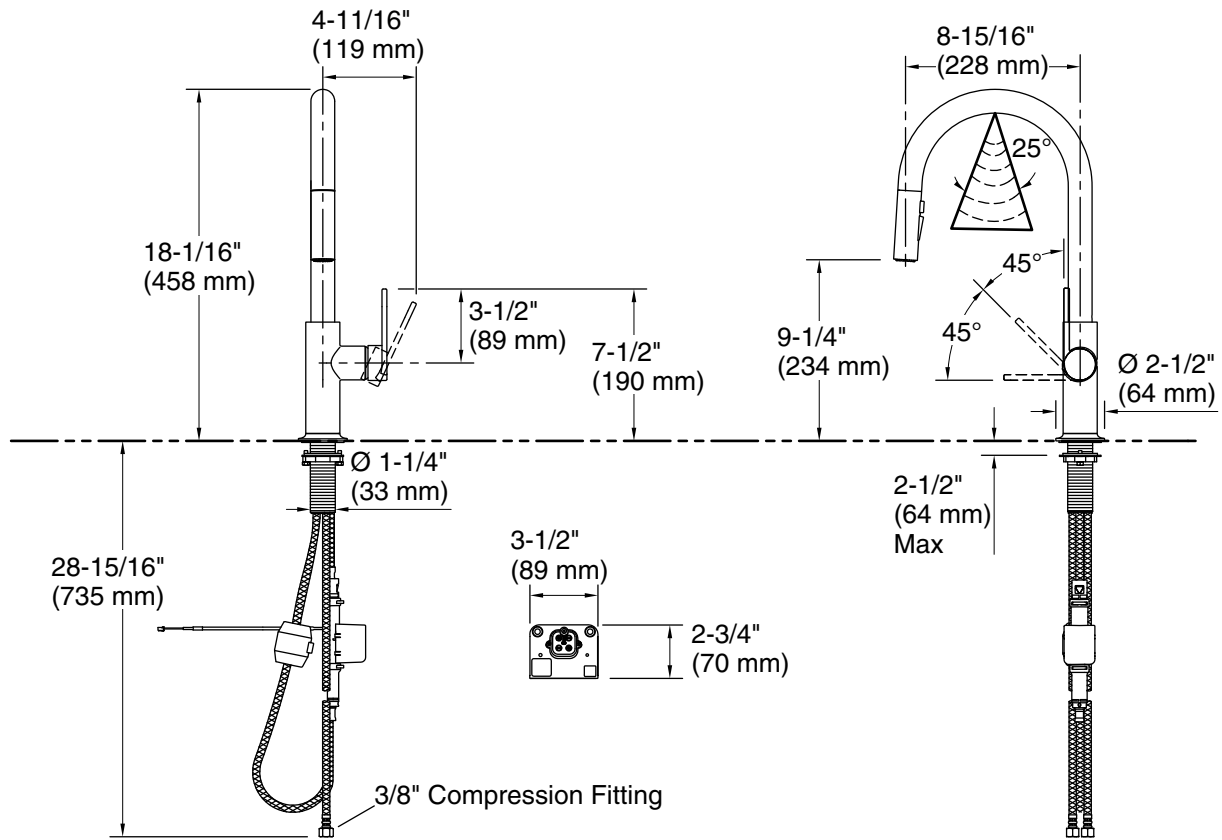

KALLISTA

Juxtapose® by Mick De Giulio Touchless Pull-Down Faucet Kitchen Faucet P36473-SN

Technical Information

All product dimensions are nominal.

Faucet flow rate: 1.5 gal/min (5.7 l/min)

Spout:

Spout reach: 8-15/16" (228 mm)