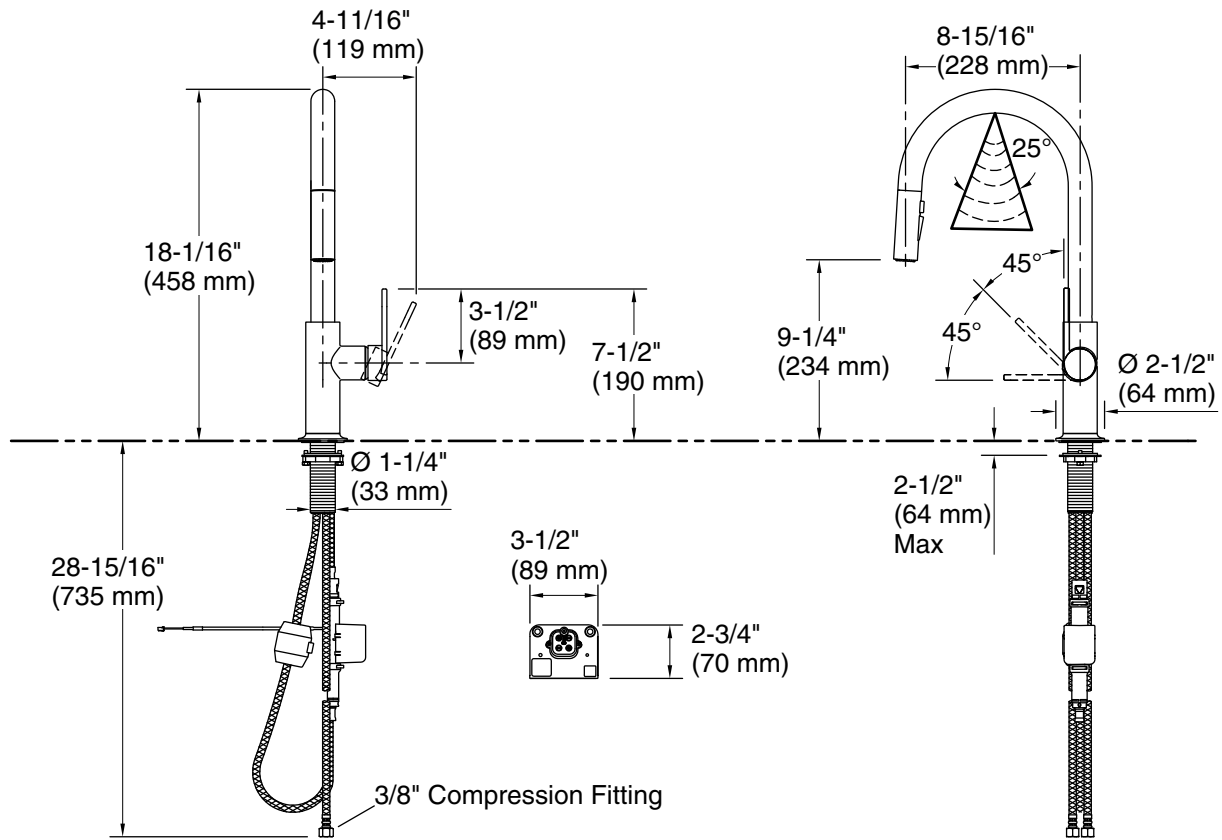

Technical Information

All product dimensions are nominal.

Faucet flow rate: 1.5 gal/min (5.7 l/min)

Spout:

Spout reach: 8-15/16" (228 mm)

Notes

Install this product in accordance with the installation instructions.