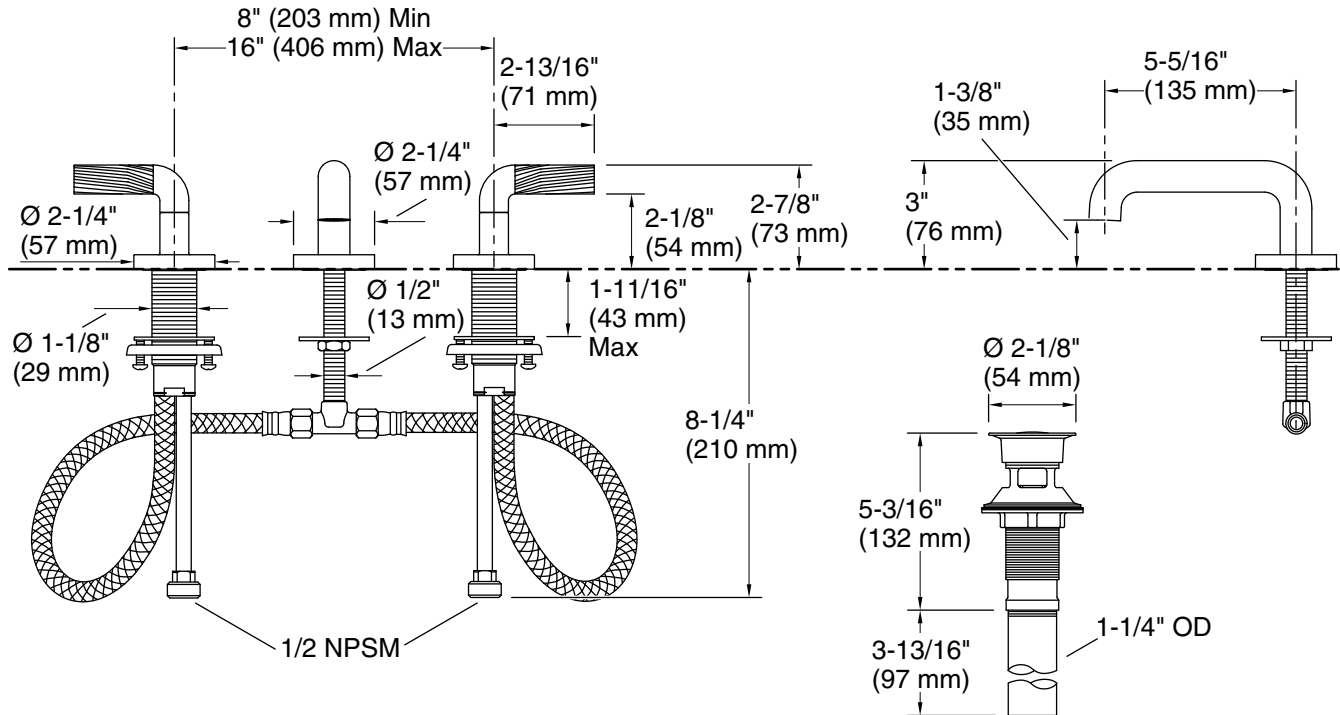

KALLISTA®

One™ by KALLISTA
Sink faucet, low spout, Armory decorative
handles
P40875-BL

Features

- Sleek contemporary design
- Solid metal construction for durability and reliability
- Widespread sink faucet for 8" – 16" (203 – 406 mm) centers
- Spout reach is 5-5/16" (135 mm)
- Laminar flow
- Includes soft-touch drain
- 1.2 gpm (4.5 lpm) maximum flow rate

Recommended Products/Accessories

P74234-WO Under-mount Sink, Soft Rectangle with
Overflow, Glazed
P34401-00 Towel Bar, 24"
P34407-00 Disc Hook

ADA

CSA B651

OBC

Codes/Standards

ASME A112.18.1/CSA B125.1
NSF/ANSI/CAN 61
NSF/ANSI/CAN 372
DOE - Energy Policy Act 1992
EPA WaterSense®
California Energy Commission (CEC)
ADA
ICC/ANSI A117.1
CSA B651
OBC

Technical Information

All product dimensions are nominal.

Faucet flow rate: 1.2 gal/min (4.5 l/min)

Drain included: Yes

Drain with overflow: Yes

Spout:

Spout reach: 5-5/16" (135 mm)

Notes