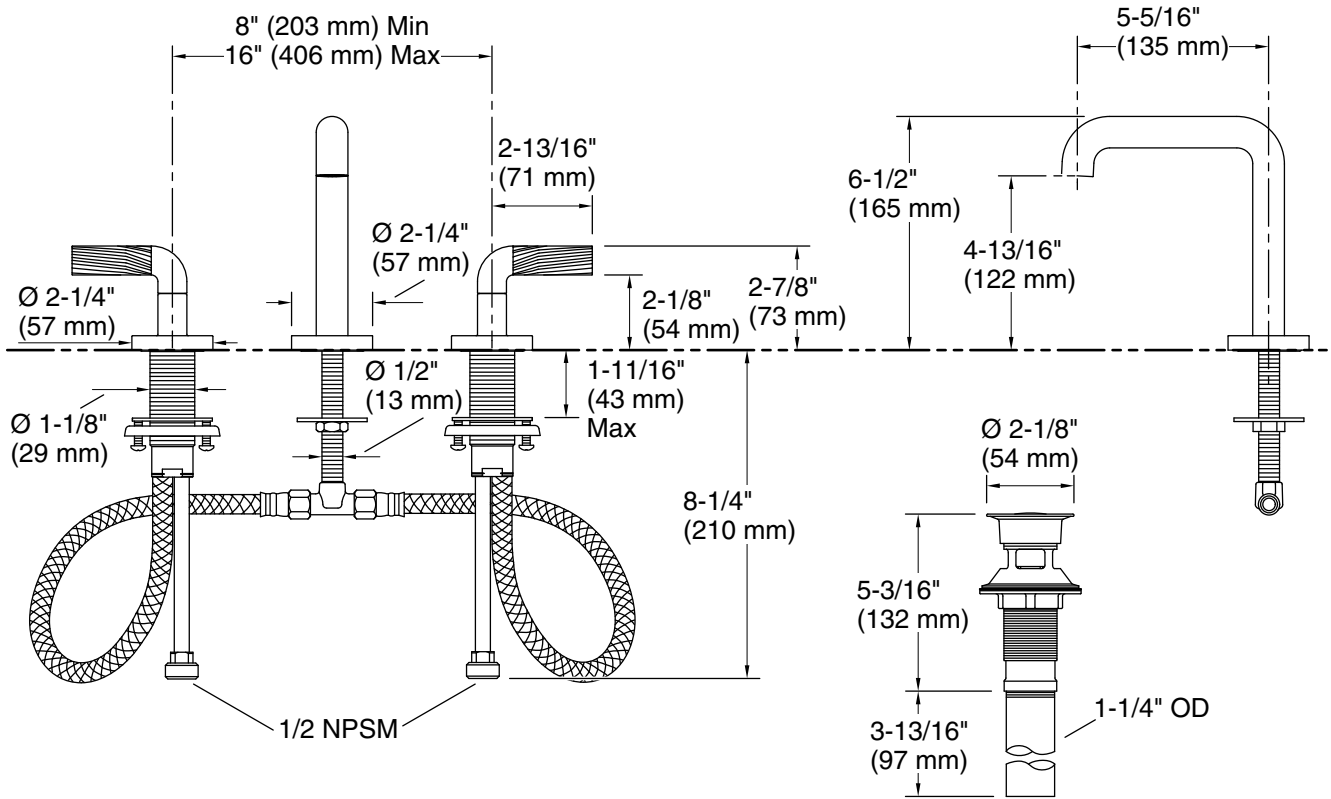

KALLISTA®

One™ by KALLISTA
Sink faucet, tall spout, Armory decorative handles
P40876-BL

Features

- Sleek contemporary design
- Solid metal construction for durability and reliability
- Widespread sink faucet for 8" – 16" (203 – 406 mm) centers
- Spout reach is 5-5/16" (135 mm)
- Laminar flow
- Includes soft-touch drain
- 1.2 gpm (4.5 lpm) maximum flow rate

KALLISTA

One™ by KALLISTA
Sink faucet, tall spout, Armory decorative handles
P40876-BL

Technical Information

All product dimensions are nominal.

Faucet flow rate: 1.2 gal/min (4.5 l/min)

Drain included: Yes

Drain with overflow: Yes

Spout:

Spout reach: 2-5/16" (135 mm)

Notes

Install this product according to the installation instructions.

ADA, OBC, CSA B651 compliant when installed to the specific requirements of these regulations.