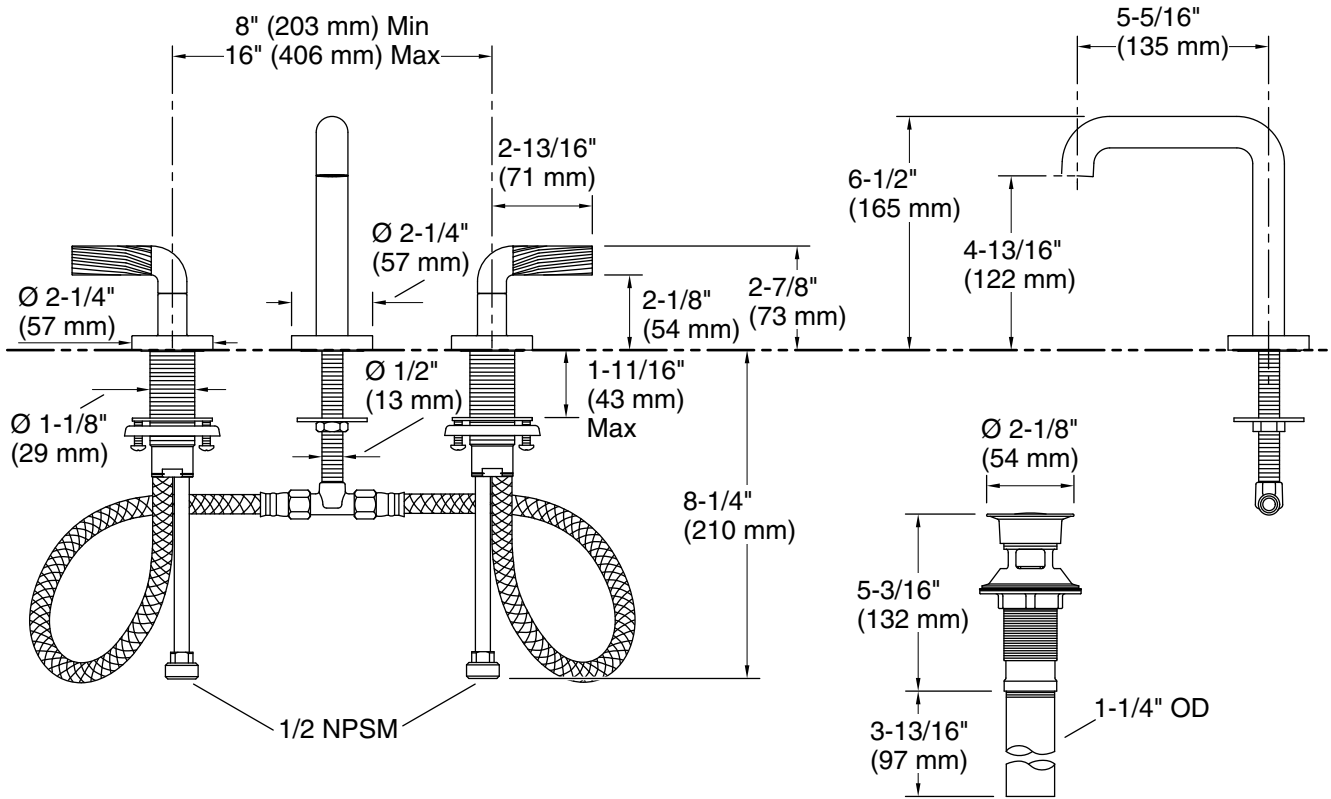

## Features

- Sleek contemporary design
- Solid metal construction for durability and reliability
- Widespread sink faucet for 8" – 16" (203 – 406 mm) centers
- Spout reach is 5-5/16" (135 mm)
- Laminar flow
- Includes soft-touch drain
- 1.2 gpm (4.5 lpm) maximum flow rate

## Technical Information

All product dimensions are nominal.

Faucet flow rate: 1.2 gal/min (4.5 l/min)

Drain included: Yes

Drain with overflow: Yes

## Spout:

Spout reach: 2-5/16" (135 mm)