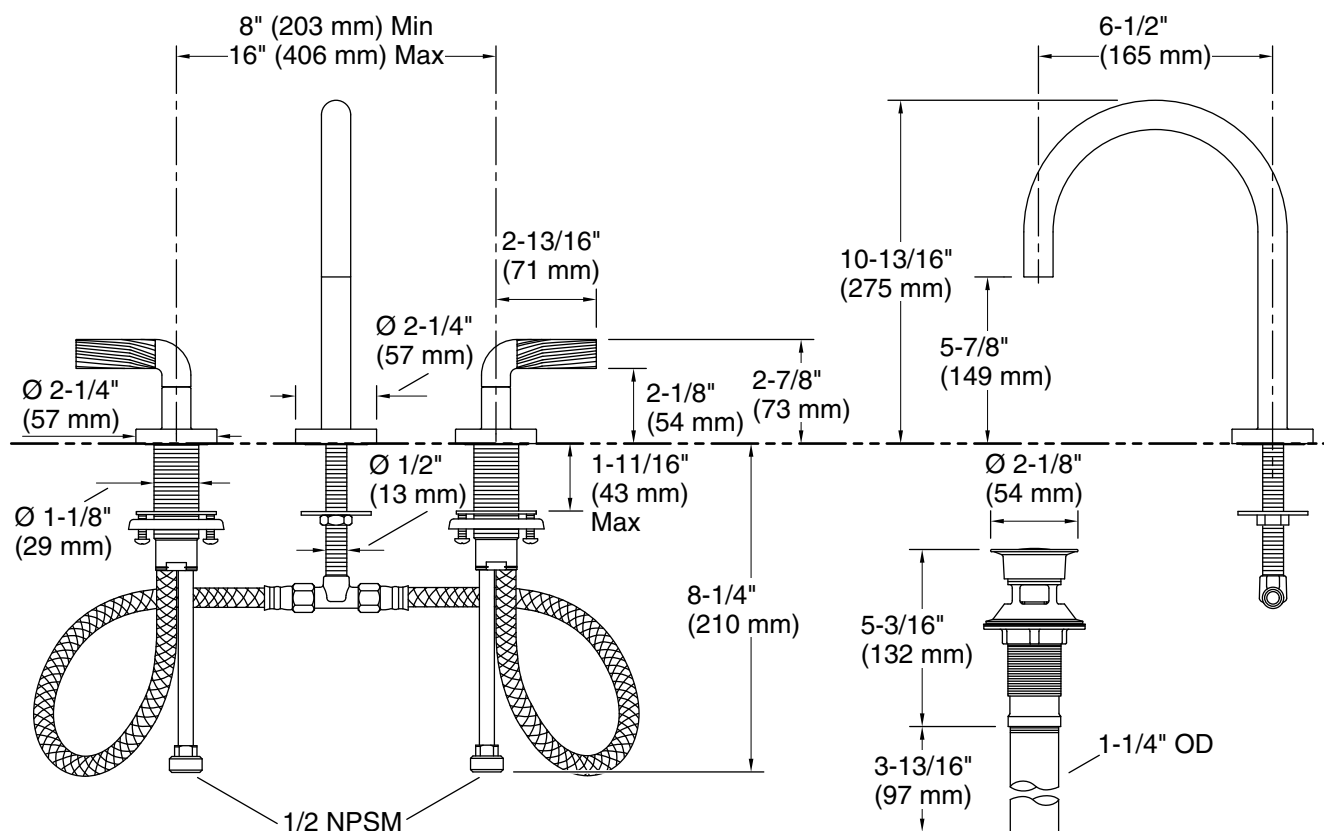

KALLISTA®

One™ by KALLISTA
Sink faucet, gooseneck spout, Armory decorative
handles
P40877-BL

Features

- Sleek contemporary design
- Solid metal construction for durability and reliability
- Widespread sink faucet for 8" – 16" (203 – 406 mm) centers
- Spout reach is 6-1/2" (165 mm)
- Laminar flow
- Includes soft-touch drain
- 1.2 gpm (4.5 lpm) maximum flow rate

Recommended Products/Accessories

P74234-WO Under-mount Sink, Soft Rectangle with
Overflow, Glazed
P34401-00 Towel Bar, 24"
P34407-00 Disc Hook

ADA

CSA B651

OBC

Codes/Standards

ASME A112.18.1/CSA B125.1
NSF/ANSI/CAN 61
NSF/ANSI/CAN 372
DOE - Energy Policy Act 1992
EPA WaterSense®
California Energy Commission (CEC)
ADA
ICC/ANSI A117.1
CSA B651
OBC

Technical Information

All product dimensions are nominal.

Faucet flow rate: 1.2 gal/min (4.5 l/min)

Drain included: Yes

Drain with overflow: Yes

Spout:

Spout reach: 6-1/2" (165 mm)

Notes