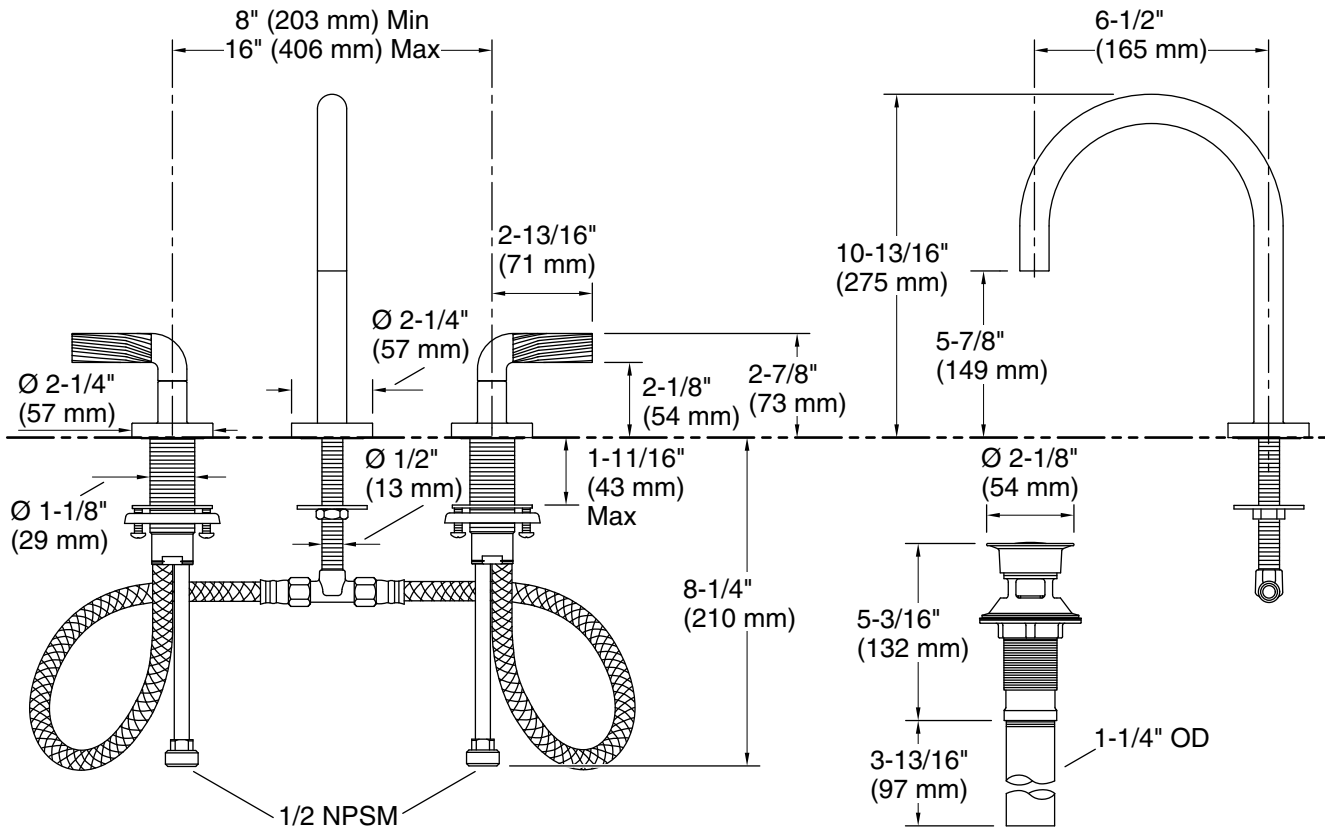

## Features

- Sleek contemporary design
- Solid metal construction for durability and reliability
- Widespread sink faucet for 8" – 16" (203 – 406 mm) centers
- Spout reach is 6-1/2" (165 mm)
- Laminar flow
- Includes soft-touch drain
- 1.2 gpm (4.5 lpm) maximum flow rate

## Technical Information

All product dimensions are nominal.

Faucet flow rate: 1.2 gal/min (4.5 l/min)

Drain included: Yes

Drain with overflow: Yes

Spout:

Spout reach: 6-1/2" (165 mm)