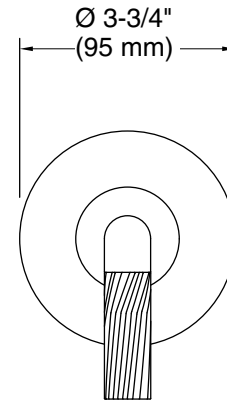

# KALLISTA

One™ by KALLISTA  
Transfer trim, Armory handle  
P40878-SN