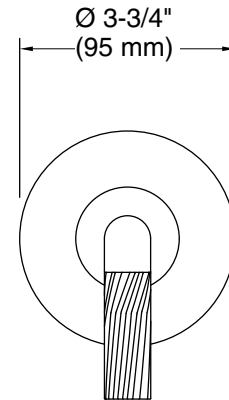

KALLISTA®

One™ by KALLISTA
Volume control trim, Armory handle
P40879-BL

Features

- Sleek contemporary design
- Solid metal construction for durability and reliability
- Offers a customizable shower experience
- Required rough-in sold separately

	CP	Polished Chrome
---	----	-----------------

KALLISTA

One™ by KALLISTA
Volume control trim, Armory handle
P40879-BL

Technical Information

All product dimensions are nominal.

Drain included: No

Notes

Install this product according to the installation instructions.