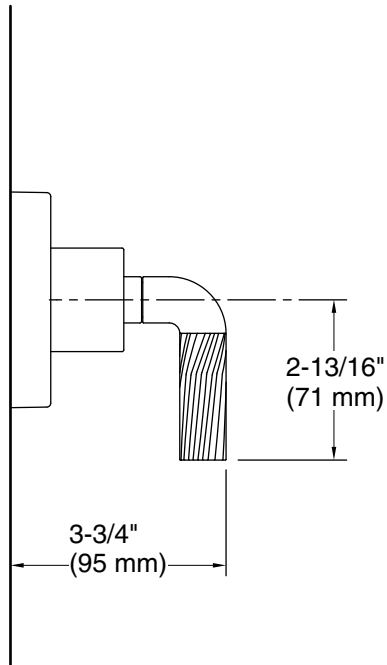

Required Products/Accessories

- P29527-00 1/2" Volume Control Rough-In Assembly
or
P29528-00 3/4" Volume Control Rough-In Assembly

ADA **CSA B651** **OBC**

Codes/Standards

ASME A112.18.1/CSA B125.1

ADA

ICC/ANSI A117.1

	CP	Polished Chrome
---	----	-----------------

KALLISTA

One™ by KALLISTA
Volume control trim, Armory handle
P40879-BL

Technical Information

All product dimensions are nominal.

Drain included: No

Notes

Install this product according to the installation instructions.