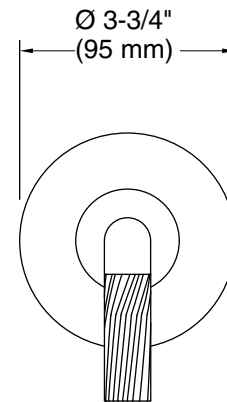

# KALLISTA

One™ by KALLISTA  
Volume control trim, Armory handle  
P40879-SN