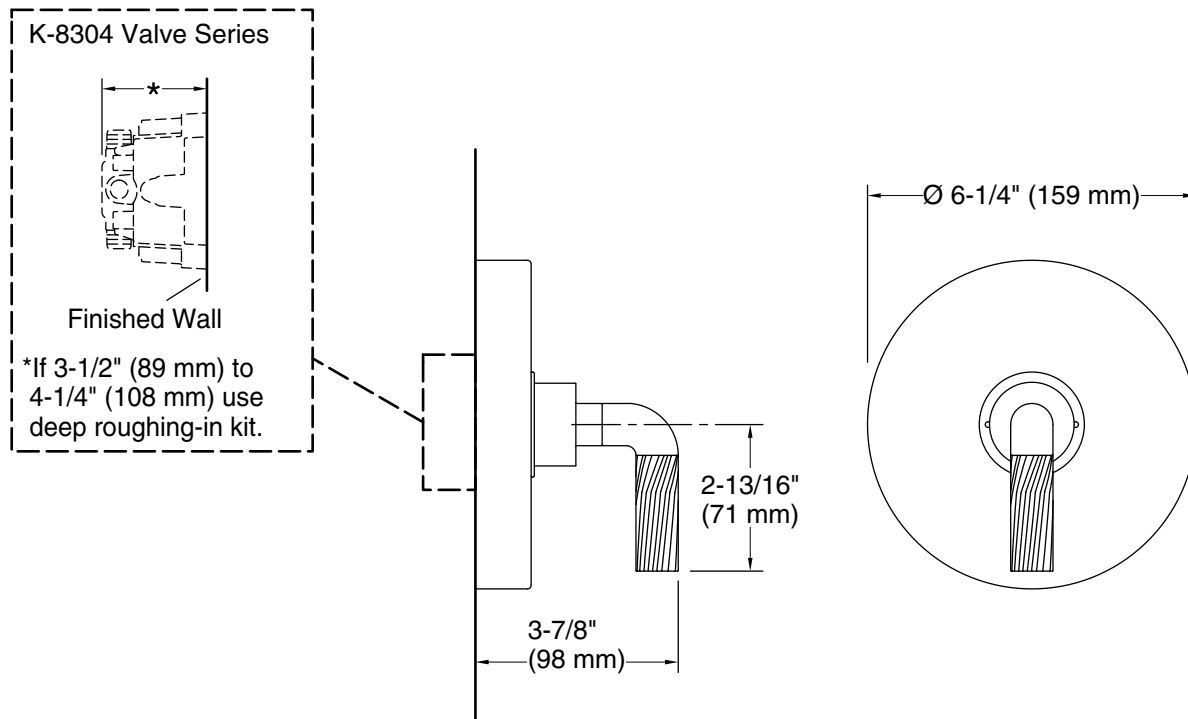

KALLISTA®

One™ by KALLISTA
Single control trim, Armory handle
P40880-LV

Technical Information

All product dimensions are nominal.

Drain included: No

Notes

Install this product according to the installation instructions.