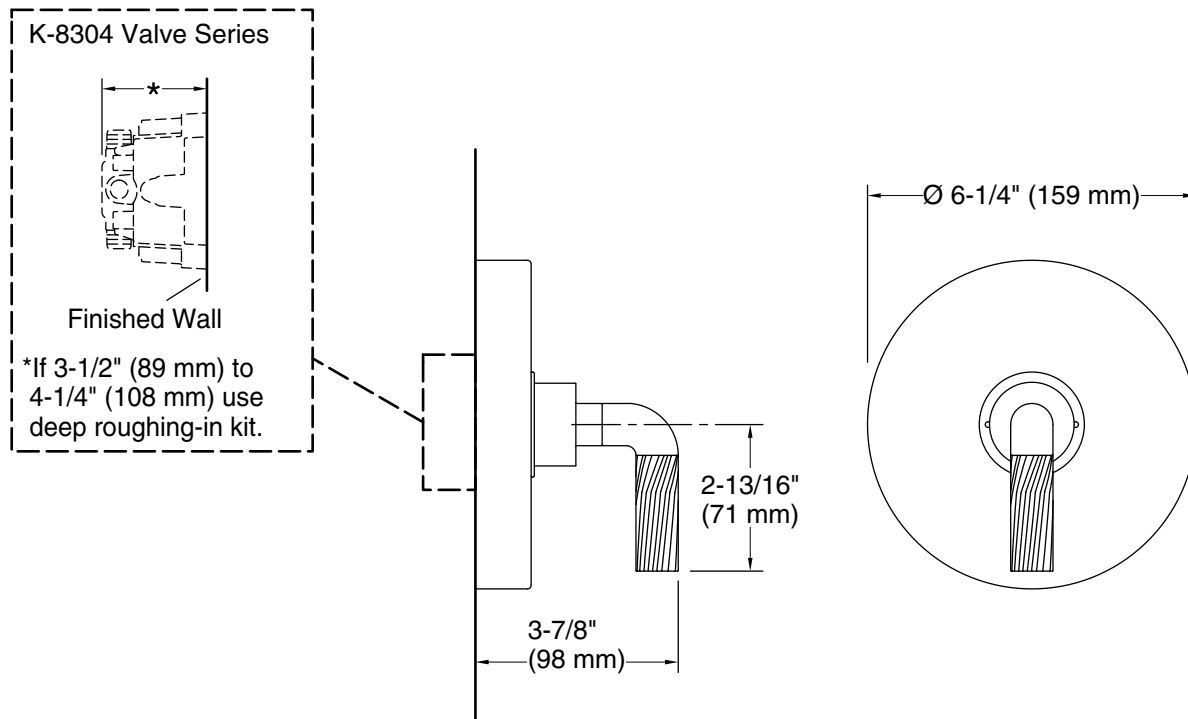

For the most current Specification Sheet, go to www.kallista.com.

2-15-2025 22:04 - US/CA

KALLISTA®

One™ by KALLISTA
Single control trim, Armory handle
P40880-SN

Technical Information

All product dimensions are nominal.